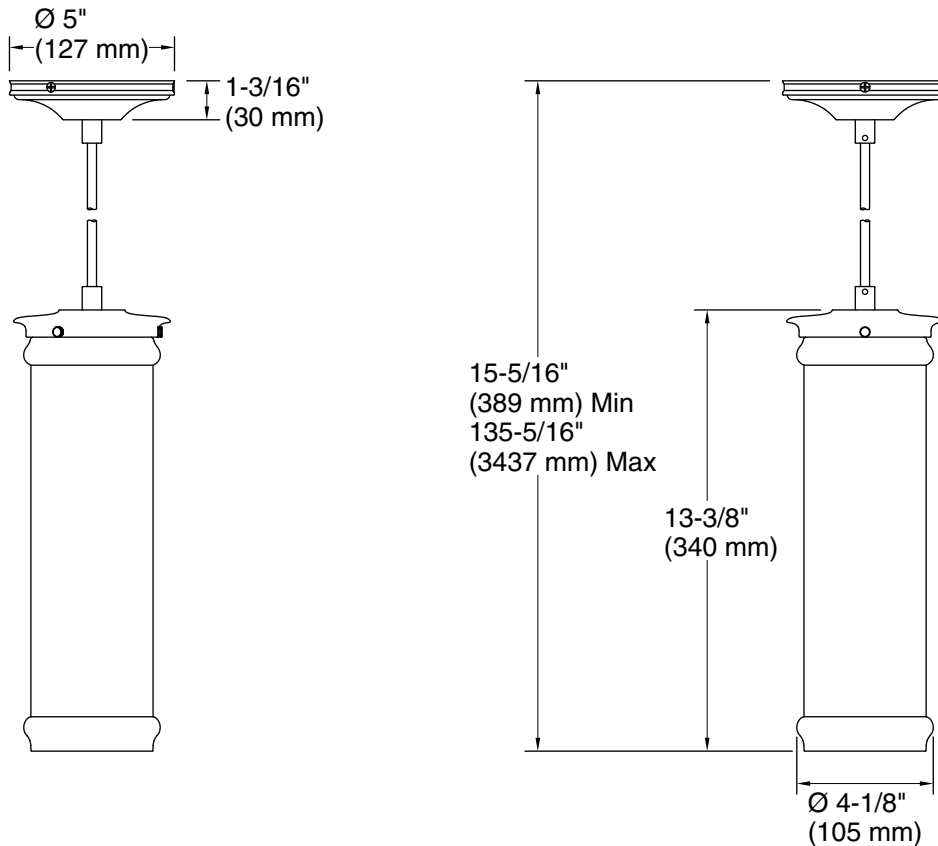

Required Electrical Service

One circuit required.

Lights: 120 V, 60 Hz

Technical Information

All product dimensions are nominal.

Installation Type: Ceiling-mount

Material: Brass

Number of Lights: 1

Lighting Type: Socket-based

Socket Type: E-12 Candelabra

Number of Shades: 1

Shade Type: Glass - clear

Hanging Type: Cord

Height: 15-5/16" (389 mm) -
135-5/16" (3437 mm)

Electrical component rating: Socket Rating: 60 Hz, 60 W, 450
Lumens, 3000K