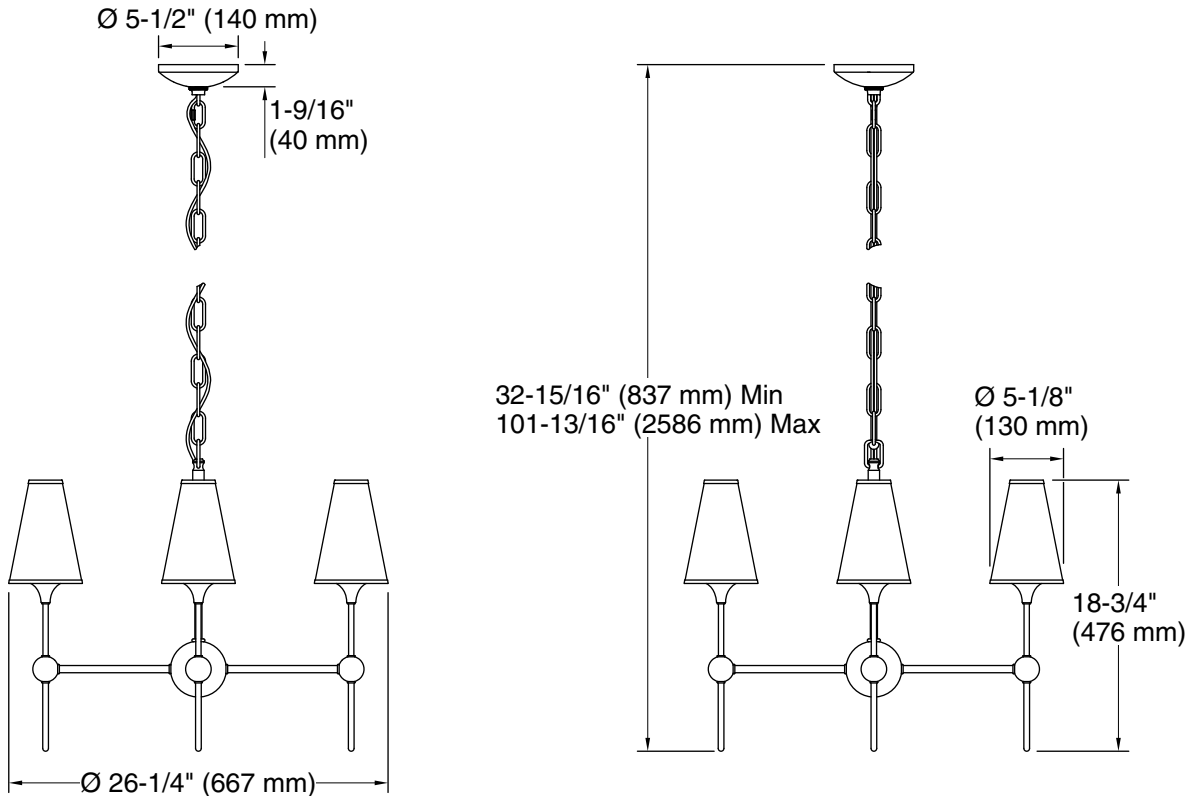

Required Electrical Service

One dedicated circuit required.

Lights: 120 V, 12 A, 60 Hz

Technical Information

All product dimensions are nominal.

Installation Type: Ceiling-mount

Material: Steel, Brass

Number of Lights: 4

Lighting Type: Socket-based

Socket Type: E-12 Candelabra

Number of Shades: 4

Shade Type: Fabric

Hanging Type: Chain

Height: $32\text{-}15/16"$ (837 mm) -
 $101\text{-}7/8"$ (2587 mm)

Electrical component rating: Socket Rating: 60 Hz, 60 W