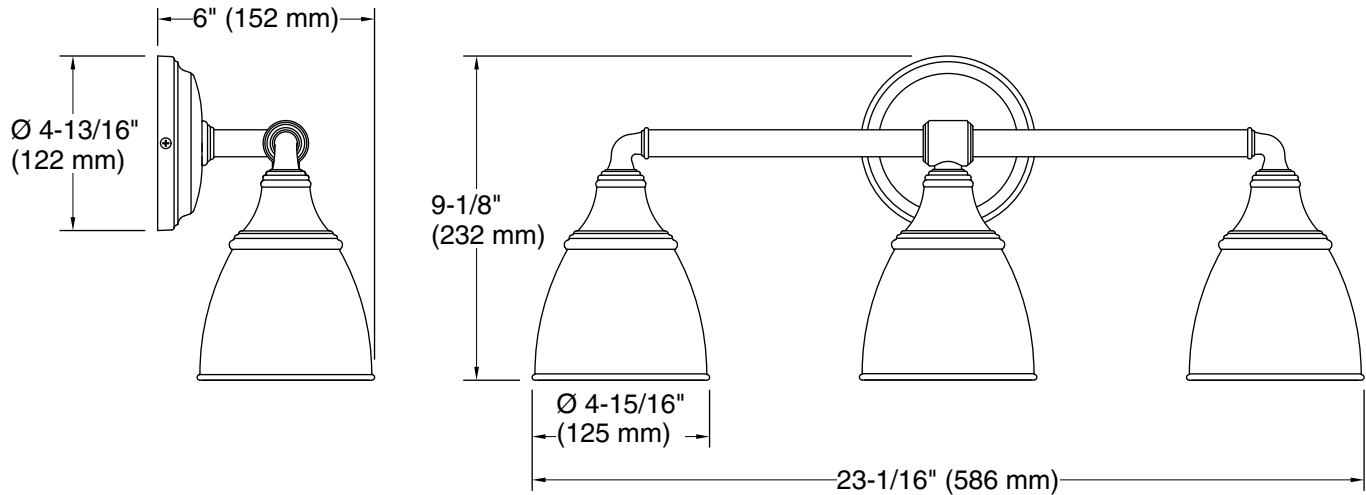

Features

- Frosted-glass shades.
- Sconce can be positioned up or down, depending on room setting.
- Coordinates with other products in the Devonshire collection.
- Suitable for damp locations, per UL 1598.

Technical Information

All product dimensions are nominal.

Installation Type: Wall-mount

Material: Metal

Number of Lights: 3

Notes

Install this product according to the installation guide.