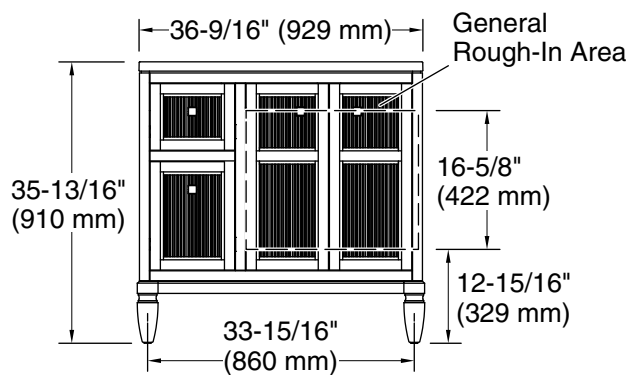

### Features

- Two full-extension 12-3/4" (325 mm) drawers with soft-close side-mount slides
- Three-way adjustable slow-close door hinges for easy cabinet access
- 18" (457 mm) cabinet interior provides ample storage space
- Finish-matched cabinet interior offers generous clearance for plumbing
- Customize your storage with optional accessories such as floor liners, drawer organizers, and perfectly sized containers (sold separately)

### Technical Information

All product dimensions are nominal.