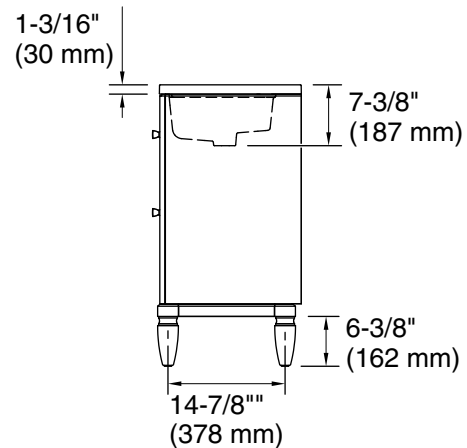

### Features

- Two full-extension 12-3/4" (325 mm) drawers with soft-close side-mount slides
- Three-way adjustable slow-close door hinges for easy cabinet access
- 18" (457 mm) cabinet interior provides ample storage space
- Finish-matched cabinet interior offers generous clearance for plumbing
- Customize your storage with optional accessories such as floor liners, drawer organizers, and perfectly sized containers (sold separately)

### Technical Information

All product dimensions are nominal.