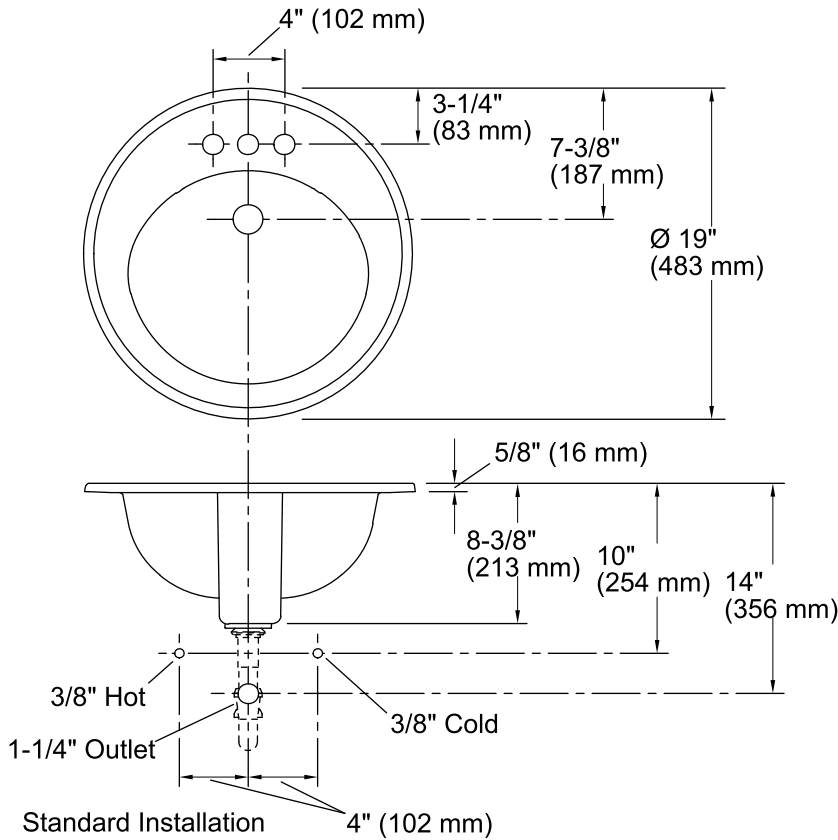

Features

- Vitreous china.
- Drop-in.
- Round basin.
- 4-inch center faucet holes.
- With overflow.
- 19" (483 mm) diameter

ADA

Codes/Standards

ASME A112.19.2/CSA B45.1
ADA
ICC/ANSI A117.1

KOHLER® One-Year Limited Warranty

Technical Information

All product dimensions are nominal.

Bowl configuration:	Single
Installation:	Drop-in
Bowl area (Only):	Length: 14" (356 mm) Width: 12" (305 mm) With overflow: Yes Water depth: 4" (102 mm)
Number of deck holes:	3
Faucet hole(s):	1-1/4" (32 mm)
Drain hole:	1-3/4" (44 mm)