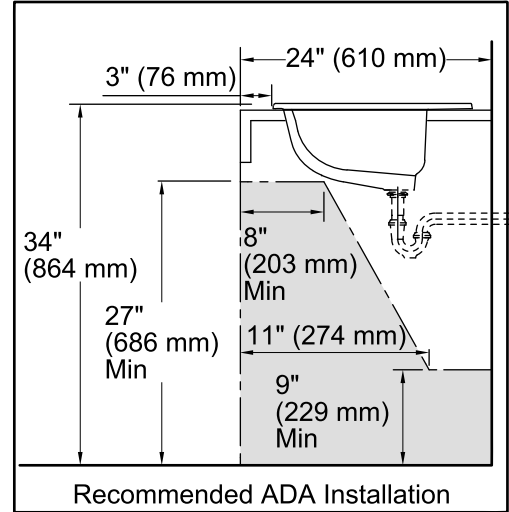

Features

- Vitreous china.
- Drop-in.
- Round basin.
- 4-inch center faucet holes.
- With overflow.
- 19" (483 mm) diameter

ADA

Codes/Standards

ASME A112.19.2/CSA B45.1
ADA
ICC/ANSI A117.1

KOHLER® One-Year Limited Warranty

Technical Information

All product dimensions are nominal.

Bowl configuration:	Single
Installation:	Drop-in
Bowl area (Only):	Length: 14" (356 mm) Width: 12" (305 mm) With overflow: Yes Water depth: 4" (102 mm)
Number of deck holes:	3
Faucet hole(s):	1-1/4" (32 mm)
Drain hole:	1-3/4" (44 mm)