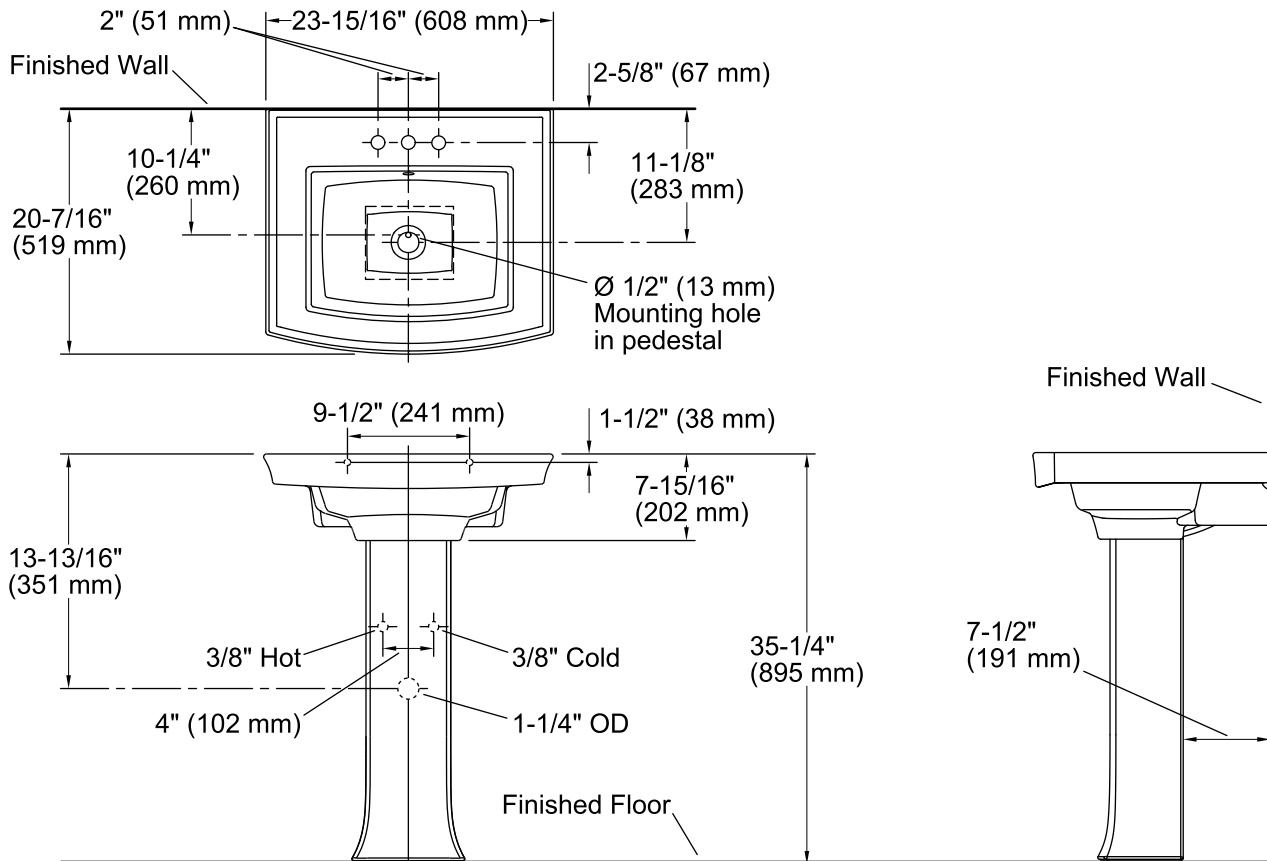

Features

- Vitreous china.
- Pedestal sink.
- Rectangular basin.
- With overflow.
- 4-inch centers.
- Coordinates with other products in the Archer collection.
- 24" (610 mm) x 20-1/2" (521 mm) x 35-1/4" (895 mm)

Recommended Accessories

- K-7605-P Angle Supply with Stop (pair)
- K-8998 P-Trap

Components

Product includes:

- K-2357 Bathroom Sink Pedestal
- K-2358-4 Pedestal Bathroom Sink Basin
- Additional included component/s: Pedestal hardware pack, and rubber pads.

Technical Information

All product dimensions are nominal.

Bowl configuration:	Single
Installation:	Pedestal
Bowl area (Only):	Length: 16-1/4" (413 mm) Width: 11-15/16" (303 mm) Water depth: 4" (102 mm)
Number of deck holes:	3
Faucet hole(s):	1-1/4" (32 mm)
Drain hole:	1-3/4" (44 mm)