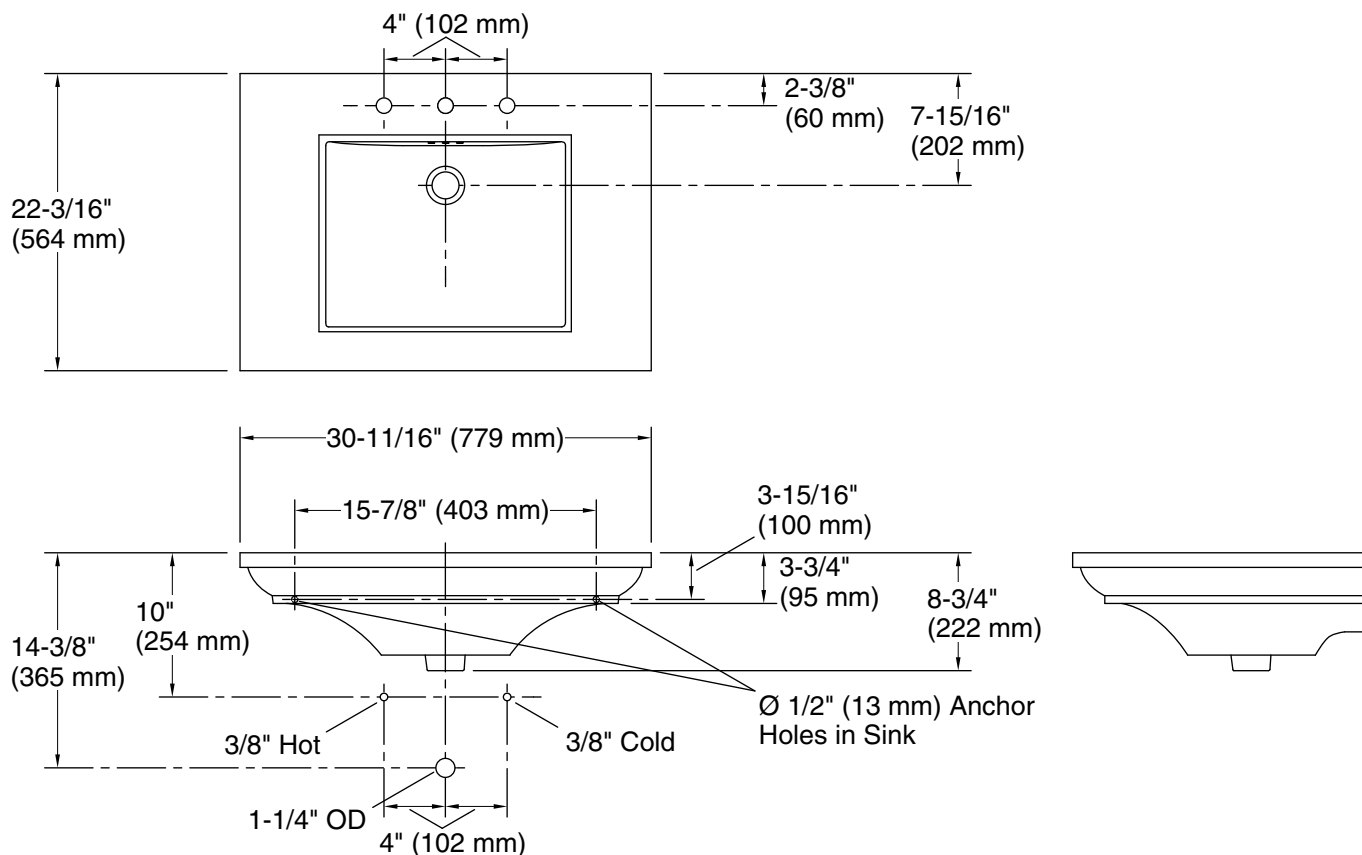

Features

- 8" (203 mm) widespread faucet holes
- Elegant rectangular basin
- Overflow drain
- Combines with the K-2267 pedestal to create the K-2268-8 Memoirs pedestal sink
- Combines with the K-30003 console table legs to create a Memoirs console table
- Coordinates with other products in the Memoirs collection

Color	Code	Description
	0	White
	96	Biscuit
	NY	Dune
	95	Ice™ Grey
	58	Thunder™ Grey
	7	Black Black™
	H15	Spring Green
	V10	Peachblow

Technical Information

All product dimensions are nominal.

Bowl configuration:	Single
Center(s):	8
Bowl area (Only):	Length: 19" (483 mm) Width: 14" (356 mm) Water depth: 5-1/2" (140 mm)
Number of deck holes:	3
Faucet hole spacing:	8" (203 mm)
Faucet hole(s):	1-3/8" (35 mm)
Drain hole:	1-3/4" (44 mm)
Template:	Above-counter, 1003228-7, required, included