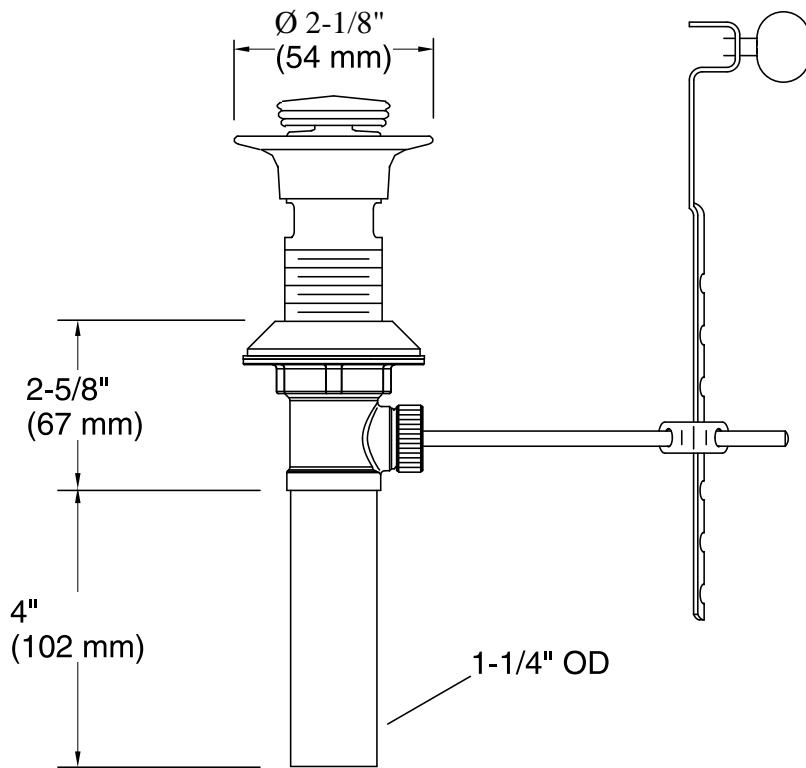

Pop-Up Drain

Technical Information

All product dimensions are nominal.

Notes

Install this product according to the installation guide.