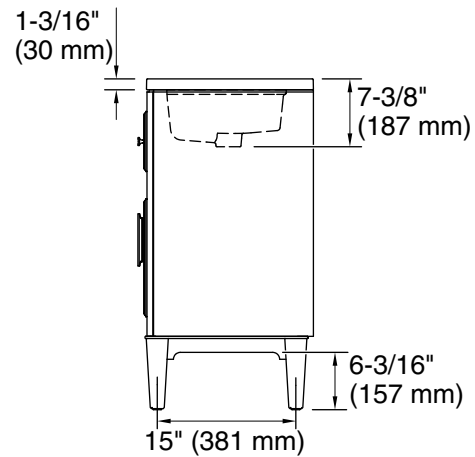

Features

- One full-extension 12-3/4" (325 mm) drawer with soft-close side-mount slides
- Three-way adjustable slow-close door hinges for easy cabinet access
- 18" (457 mm) cabinet interior provides ample storage space
- Finish-matched cabinet interior offers generous clearance for plumbing
- Customize your storage with optional accessories such as floor liners, drawer organizers, and perfectly sized containers (sold separately)
- Coordinates with K-33550 upgraded hardware finishes, K-25814 quartz backsplash, and K-25819 quartz side splash (sold separately)

Technical Information

All product dimensions are nominal.

Notes

Install this product according to the installation instructions.