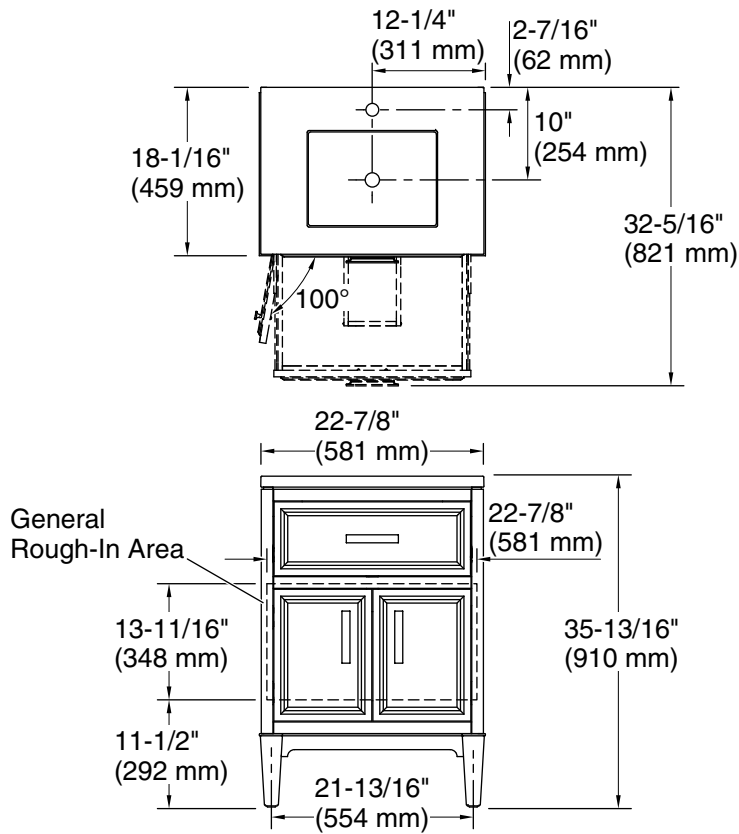

Features

- One full-extension 12-3/4" (325 mm) drawer with soft-close side-mount slides
- Three-way adjustable slow-close door hinges for easy cabinet access
- 18" (457 mm) cabinet interior provides ample storage space
- Finish-matched cabinet interior offers generous clearance for plumbing
- Customize your storage with optional accessories such as floor liners, drawer organizers, and perfectly sized containers (sold separately)
- Coordinates with K-33550 upgraded hardware finishes, K-25814 quartz backsplash, and K-25819 quartz side splash (sold separately)

Technical Information

All product dimensions are nominal.

Notes

Install this product according to the installation instructions.