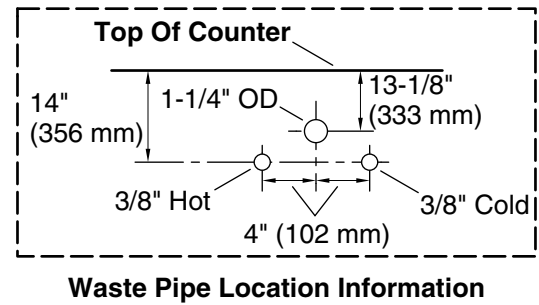

Features

- One full-extension 12-3/4" (325 mm) drawer with soft-close side-mount slides
- Three-way adjustable slow-close door hinges for easy cabinet access
- 18" (457 mm) cabinet interior provides ample storage space
- Finish-matched cabinet interior offers generous clearance for plumbing
- Customize your storage with optional accessories such as floor liners, drawer organizers, and perfectly sized containers (sold separately)
- Coordinates with K-33550 upgraded hardware finishes, K-25814 quartz backsplash, and K-25819 quartz side splash (sold separately)

Technical Information

All product dimensions are nominal.

Notes

Install this product according to the installation instructions.