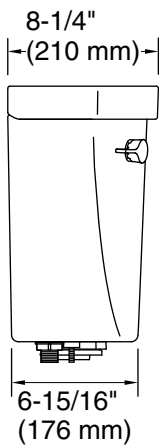

Features

- 1.6 gpf (6.0 lpf)
- Left-hand Polished Chrome trip lever
- Combines with the K-31588 or K-31589 bowl to create a complete K-31620 or K-31640 Cimarron® toilet
- AquaPiston® canister optimizes the flow out of the tank, harnessing gravity and the natural powerful reducing cascade of water to increase the power and effectiveness of the flush
- Easy-to-flush canister design requires less force to actuate than a 3" (76 mm) flapper, and has 90% less exposed seal material which resists conditions that cause wear, tear, shrinkage and swelling

Recommended Products/Accessories

- K-31588 Elongated toilet bowl
- K-31589 Round-front toilet bowl
- K-25986-L Left-hand trip lever

Codes/Standards

ASME A112.19.2/CSA B45.1

KOHLER® One-Year Limited Warranty

See website for detailed warranty information.

Available Colors/Finishes

Color tiles intended for reference only.

Color	Code	Description
	0	White
	96	Biscuit
	95	Ice™ Grey
	7	Black Black™

Technical Information

All product dimensions are nominal.

Toilet type: Bowl-mount
Flush type: AquaPiston
Rough-in: 12" (305 mm)

Notes

Install this product according to the installation instructions.