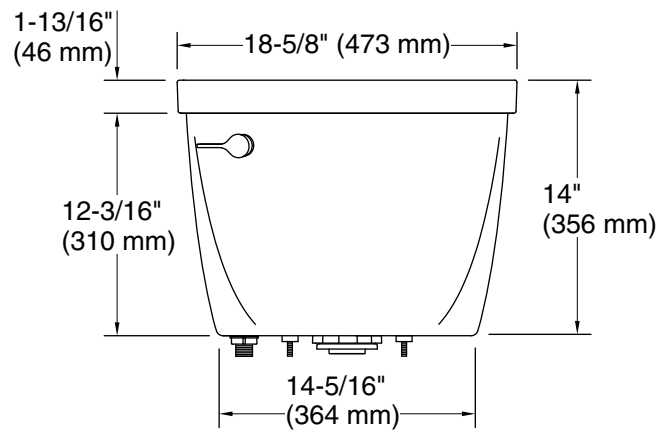

Features

- 1.6 gpf (6.0 lpf)
- Left-hand Polished Chrome trip lever
- Combines with the K-31588 or K-31589 bowl to create a complete K-31620 or K-31640 Cimarron® toilet
- AquaPiston® canister optimizes the flow out of the tank, harnessing gravity and the natural powerful reducing cascade of water to increase the power and effectiveness of the flush
- Easy-to-flush canister design requires less force to actuate than a 3" (76 mm) flapper, and has 90% less exposed seal material which resists conditions that cause wear, tear, shrinkage and swelling

Recommended Products/Accessories

- K-31588 Elongated toilet bowl
- K-31589 Round-front toilet bowl
- K-25986-L Left-hand trip lever

Codes/Standards

ASME A112.19.2/CSA B45.1

KOHLER® One-Year Limited Warranty

See website for detailed warranty information.

Available Colors/Finishes

Color tiles intended for reference only.

Color	Code	Description
	0	White
	96	Biscuit
	95	Ice™ Grey
	7	Black Black™

Technical Information

All product dimensions are nominal.

Toilet type: Bowl-mount
Flush type: AquaPiston
Rough-in: 12" (305 mm)

Notes

Install this product according to the installation instructions.