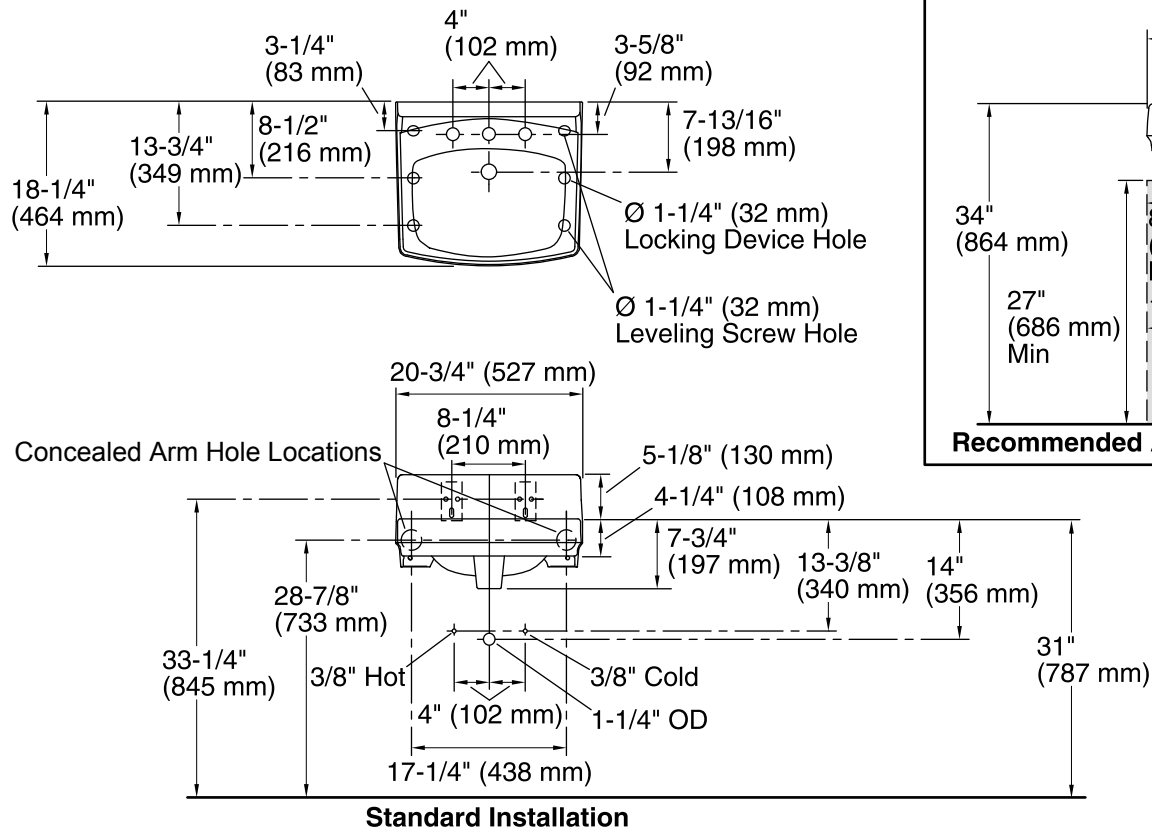

### Features

- 8" (203 mm) centers.
- Drilled for concealed arm carrier.
- With hanger.
- With overflow.
- 20-3/4" (527 mm) x 18-1/4" (464 mm).

### Technical Information

All product dimensions are nominal.

Bowl configuration:	Single
Installation:	Wall-mount
Bowl area (Center)	Length: 10" (254 mm) Width: 15" (381 mm) With overflow: Yes Water depth: 3-1/4" (83 mm)
Bowl area	With overflow: Yes
Number of deck holes:	3
Faucet hole(s):	1-3/8" (35 mm)
Drain hole:	1-3/4" (44 mm)