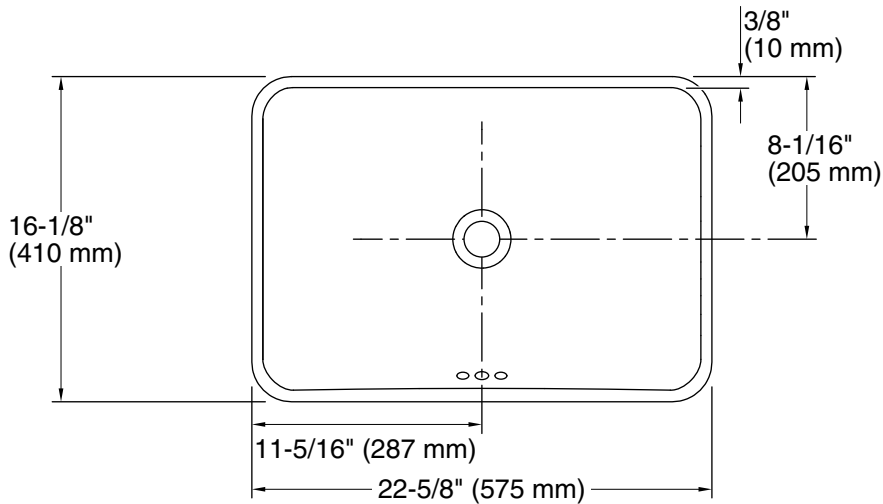

Color	Code	Description
-------	------	-------------

	0	White
	96	
	7	

Technical Information

All product dimensions are nominal.

Bowl configuration:	Single
Installation:	Vessel
Bowl area (Only):	Length: 21-7/8" (556 mm) Width: 15-3/8" (391 mm) Bowl depth: 5" (127 mm) Water depth: 3-1/4" (83 mm)
Template:	1245920-7, required, included