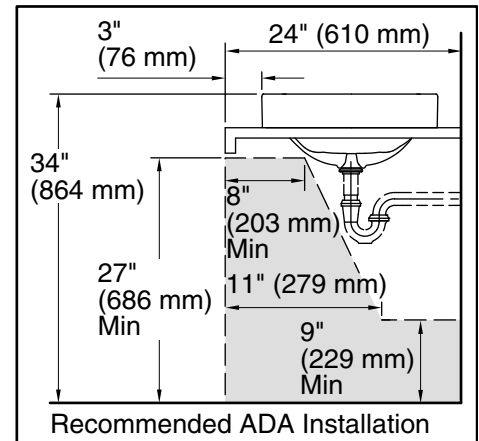

Features

- No faucet holes; requires wall- or counter-mount faucet.

Material

- Vitreous china.

Installation

- Drop-in or vessel.

Recommended Products/Accessories

- K-23726 Drain treatment
- K-23725 Cast iron cleaner

Color	Code	Description
-------	------	-------------

	0	White
	96	
	7	

Technical Information

All product dimensions are nominal.

Bowl configuration:	Single
Installation:	Vessel
Bowl area (Only):	Length: 21-7/8" (556 mm) Width: 15-3/8" (391 mm) Bowl depth: 5" (127 mm) Water depth: 3-1/4" (83 mm)
Template:	1245920-7, required, included