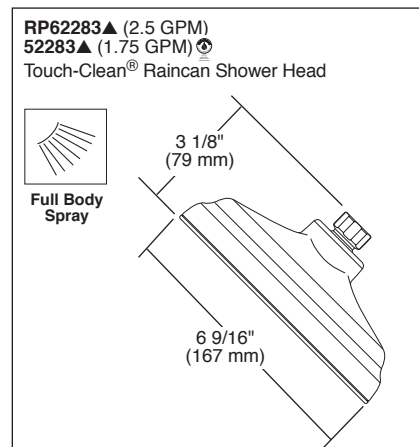

COMPLIES WITH:

- ASME A112.18.1 / CSA B125.1
- ASSE 1016
- ♿ Indicates compliance to ICC/ANSI A117.1
- EPA WaterSense® (WE models only)

Delta reserves the right (1) to make changes in specifications and materials, and (2) to change or discontinue models, both without notice or obligation. Dimensions are for reference only. See current full-line price book or www.deltafaucet.com for finish options and product availability.