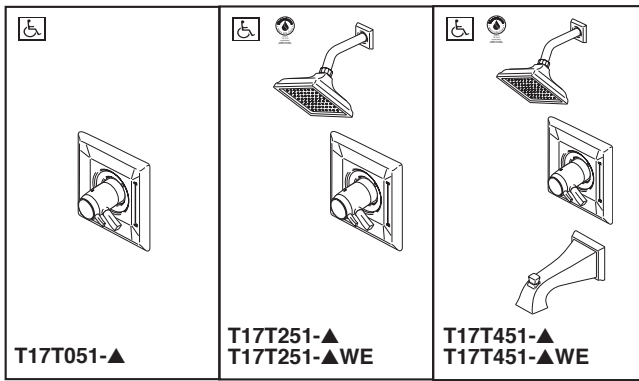

see what Delta can do™

TUB AND SHOWER FAUCET TRIM

Submitted Model No.: _____
 Specific Features: _____

- Dryden™ Bath Collection
- TempAssure® Thermostatic
- Valve Only (T17T051 Series)
- Shower Only (T17T251 & T17T251-WE Series)
- Tub/Shower (T17T451 & T17T451-WE Series)

FEATURES:

- TempAssure® 17T thermostatic valve cartridge

STANDARD SPECIFICATIONS:

- Thermostatic wax element maintains the outlet temperature to $\pm 3.6^{\circ}\text{F}$
- Must also order Multi-Choice® Universal rough separately
- Back-to-back installation capability
- Solid brass forged body
- Lever volume control handle; temperature adjustment dial
- Graphics indicate hot/cold temperature adjustment
- Field adjustable to limit rotation into hot water zone
- All parts are replaceable from the front of the valve
- Adjusts for up to 1" wall thickness
- Maximum 2.5 gpm @ 80 psi for standard models and 1.75 gpm @ 80 psi for models with -WE suffix
- Tub port maximum flow rate 8.6 gpm @ 60 psi with R10000-UNBX
- Shower arm overall horizontal length = 5 1/2" (138 mm), including threaded ends