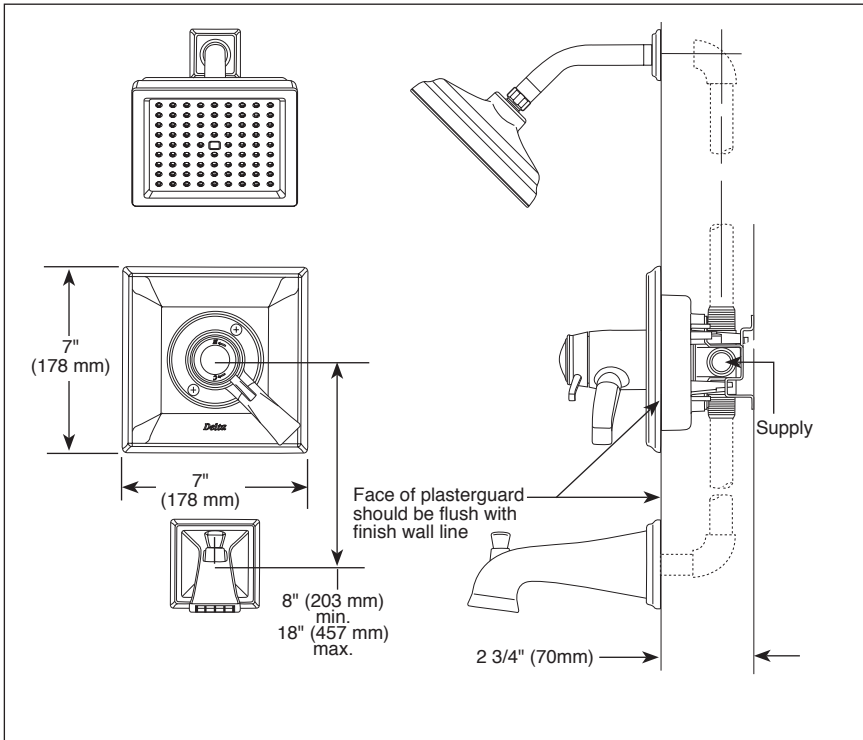

▲ Designate Proper Finish Suffix