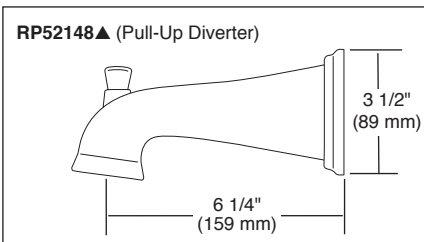

COMPLIES WITH:

- ASME A112.18.1 / CSA B125.1
- ASSE 1016
- ♿ Indicates compliance to ICC/ANSI A117.1
- EPA WaterSense® (WE models only)

Delta reserves the right (1) to make changes in specifications and materials, and (2) to change or discontinue models, both without notice or obligation. Dimensions are for reference only. See current full-line price book or www.deltafaucet.com for finish options and product availability.