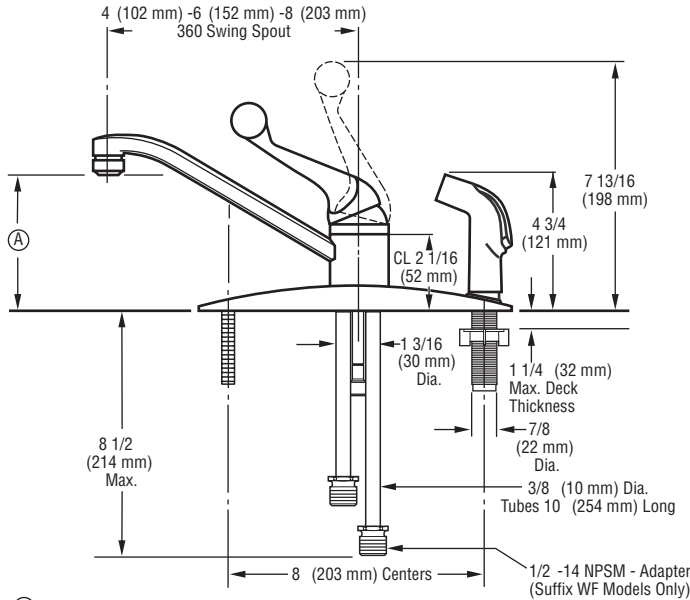

300LF-WF

Submitted Model No.:

Specific Features:

Dimension (A)

- 1 7/8 (48 mm) - 4 (102 mm) Spout (RP5881)
- 3 1/2 (89 mm) - 6 (152 mm) Spout (RP 9633)
- 5 (127 mm) - 8 (203 mm) Spout (Standard)

KITCHEN FAUCETS

- Classic Series
- Single Handle Deck Mount
- 3 Hole Sink Applications

STANDARD SPECIFICATIONS:

- Solid brass fabricated body.
- Standard 8" (203 mm) long spout swings 360°.
- Control handle shall return to neutral position when faucet is turned off.
- Lever handle. Control mechanism shall be of the rotating stainless steel ball type with replaceable non-metallic seats operating in stainless steel lined sockets.
- Anti-Siphon device as integral part of valve body.
- Vegetable sprayer hose with chrome sprayhead installation.
- Models supplied with 1/2"-14 NPSM adapters.