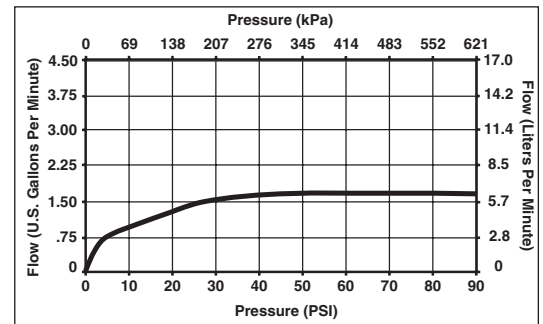

55 E 111th Street, Indianapolis, Indiana 46280
350 South Edgeware Road, St. Thomas, ON N5P 4L1
© 2013 Masco Corporation of Indiana

Delta reserves the right (1) to make changes in specifications and materials, and (2) to change or discontinue models, both without notice or obligation. Dimensions are for reference only. See current full-line price book or www.deltafaucet.com for finish options and product availability.

DSP-K-300LF-WF Rev. B