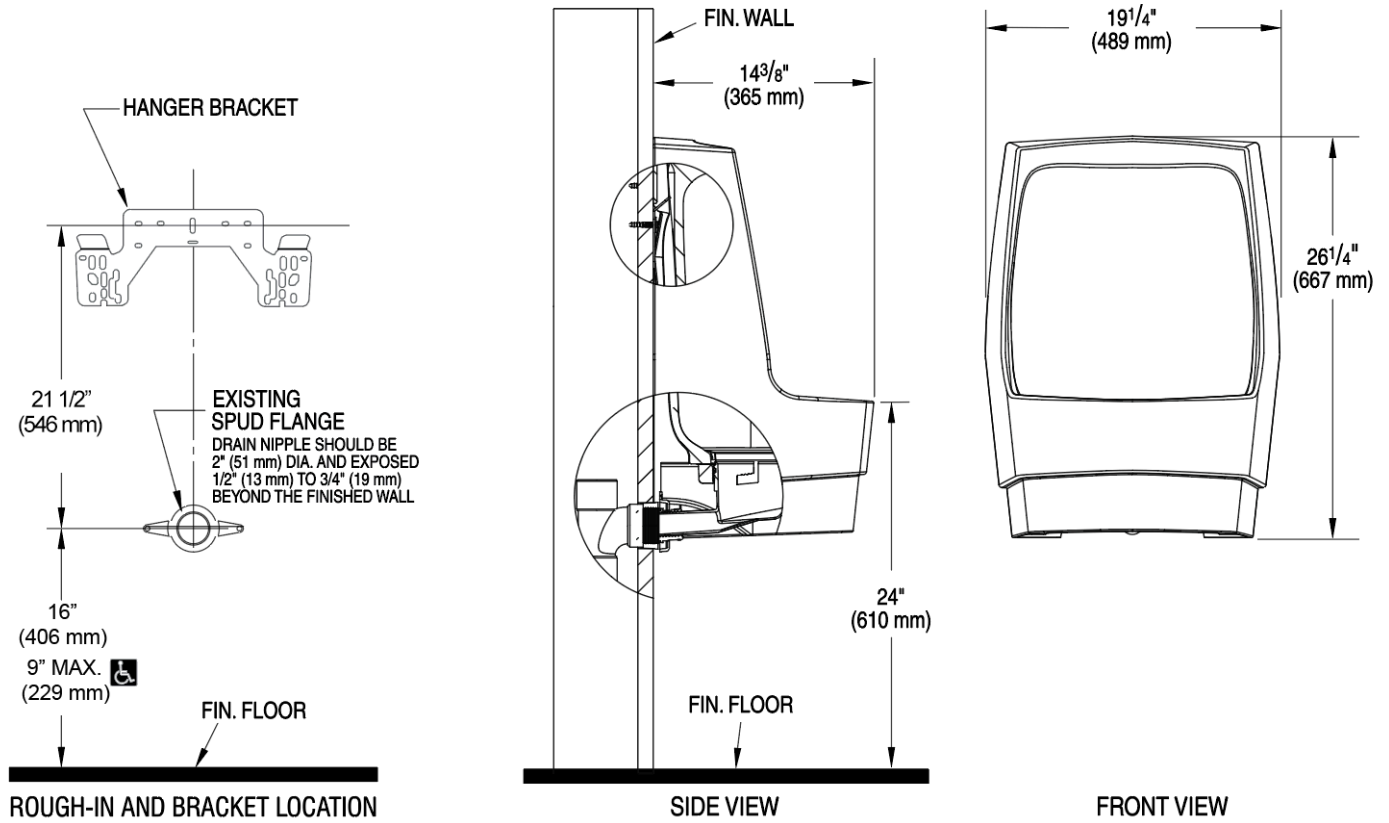

NOTES

All information contained within this document subject to change without notice.

All vitreous china dimensions shown in these drawings are nominal and not to scale. Dimensions can vary within the tolerances established in the governing ASME A112.19.2/CSA B45.1 standard. It is important to consider this when planning rough-in and plumbing layouts.

DO NOT install on copper DWV due to copper's susceptibility to corrosion.

WARRANTY

[View Warranty Information](#)

ROUGH-IN

NOTE: ADA urinal rim height requirements allow all heights 17" and below. Sloan strongly recommends roughing in the drain to achieve a 16 1/2" rim height or less to ensure compliance.