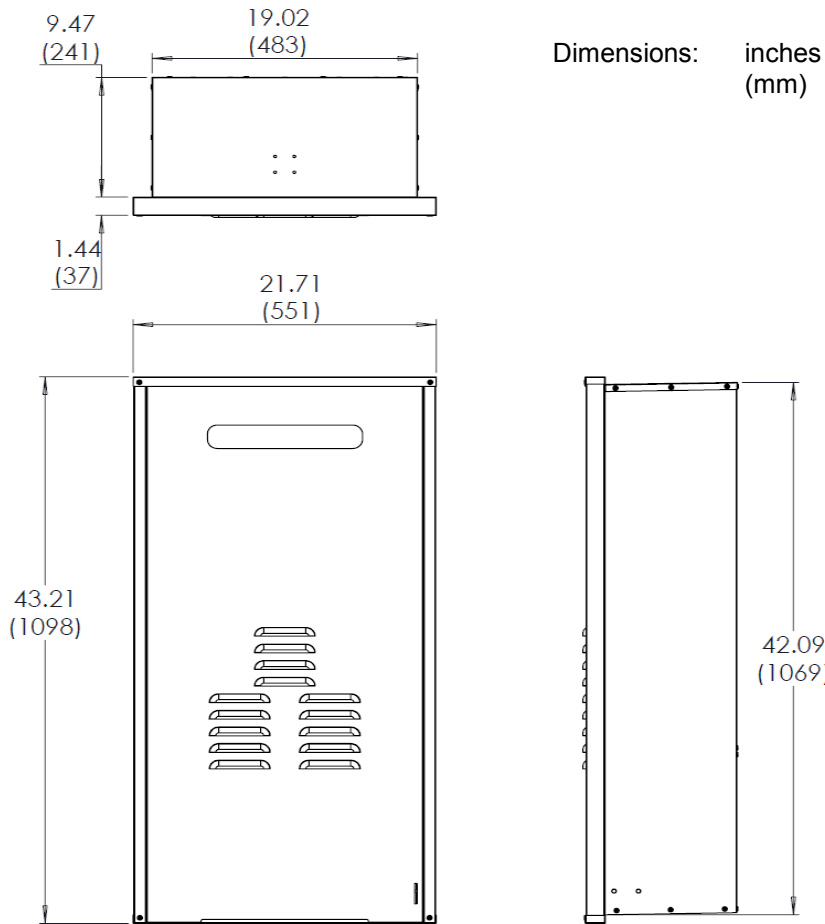

RGB-CTWH-3 Recess Box

For outdoor condensing water heater models:

RUS65e • REU-KCM2025W-US

RUS75e • REU-KCM2528W-US

Material: Steel - Galvanized and Powder Coated
Powder Coated Aluminum Base

Color: White

- ⇒ Protects the appliance from wind, weather, and unwanted adjustments
- ⇒ Recesses the appliance into the wall
- ⇒ Hides the appliance from view
- ⇒ Drain holes located at the front of the box for improved draining capabilities in flush mounted installations.
- ⇒ Wide front door flange design for easy flashing.
- ⇒ Includes lock ring for increased security.
- ⇒ Removable door allows easy access for servicing
- ⇒ Aluminum base for easy drilling in the field