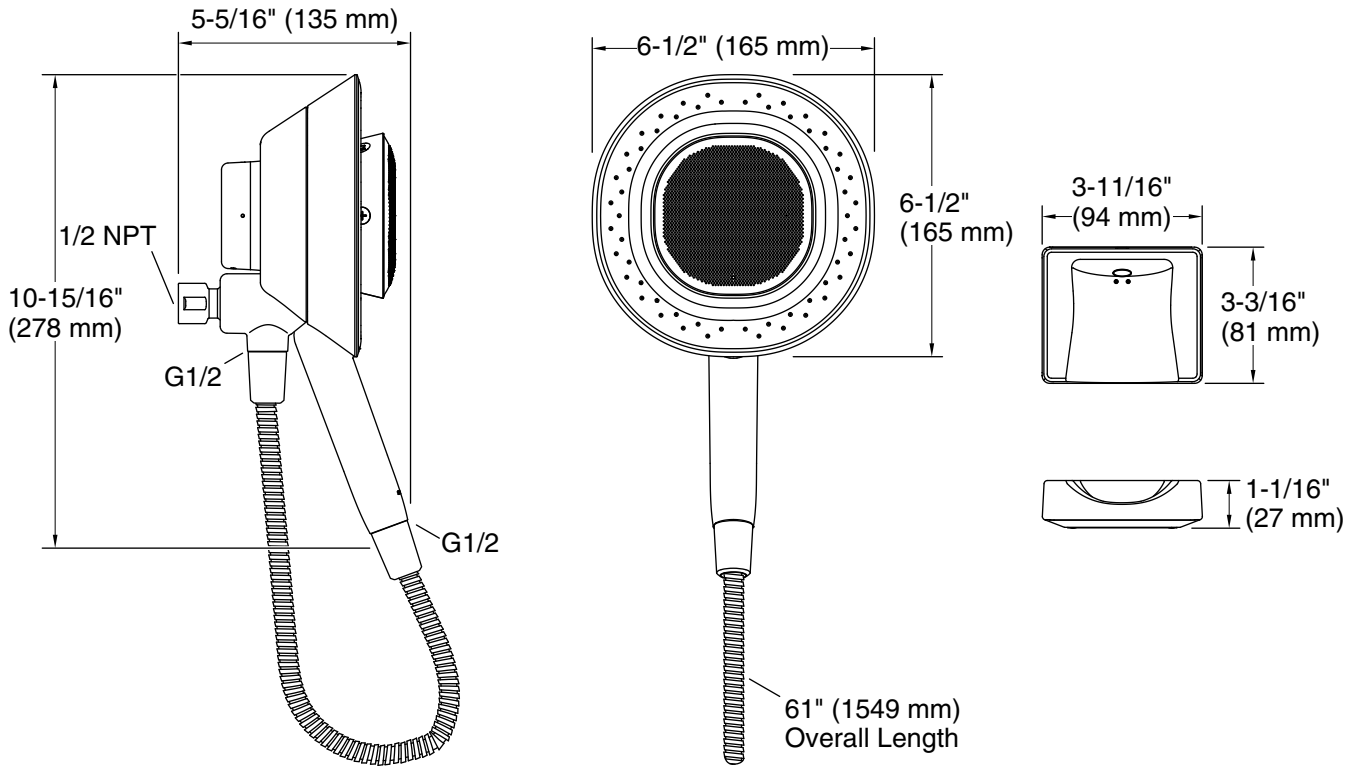

Technical Information

All product dimensions are nominal.

Power source: Battery - DC, included

Amplifier channels: 1 at 10 W per channel

Handshower:

Rated maximum flow: 1.75 gal/min (6.6 l/min)

Pressure: 80 psi (5.5 bar)

Charge time: 3 hours

Usage time: 9 hours

Bluetooth® range: 32.8 ft (10 m)

Bluetooth® version: 5.0

Max. Ambient temp: 140°F (60°C)