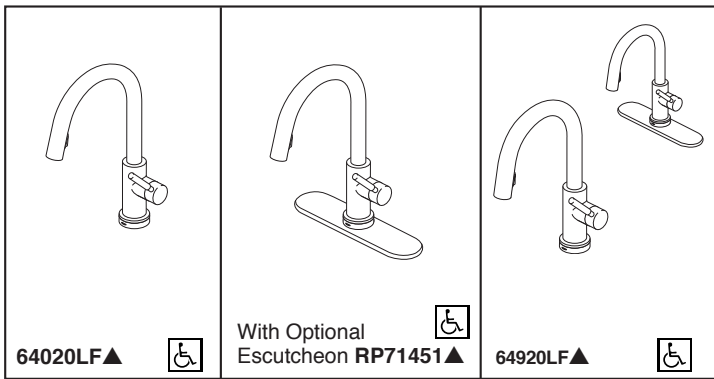

## KITCHEN FAUCETS

- Solna® Collection
- Single Handle Deck Mount
- 2-Function Pull-Down Sprayer
- Single or 3 Hole Sink Applications
- Centermount or 8" (203 mm) Centers w/ Optional 10 1/2" (267 mm) Escutcheon
- MagneDock® Magnetic Docking

### STANDARD SPECIFICATIONS:

- Single handle, 2-function pull-down kitchen faucets for exposed mounting on single or three hole sinks.
- SmartTouch® on/off functionality.
- On-off indicator light also signals when batteries run low.
- 16 3/32" (411 mm) high, 9 3/32" (231 mm) long, spout swings 360°.
- Lever handle. Control mechanism shall be full-motion valve cartridge.
- Quick connect hoses.
- Pull-down wand operates in an aerated or spray mode via ergonomic button.
- MagneDock® magnetic docking.
- Dual integral check valves in sprayer.
- Hose travels inside mounting shank so it will not interfere with deck edges.
- Maximum 1.80 gpm @ 60 psi, 6.8 L/min @ 414 kPa