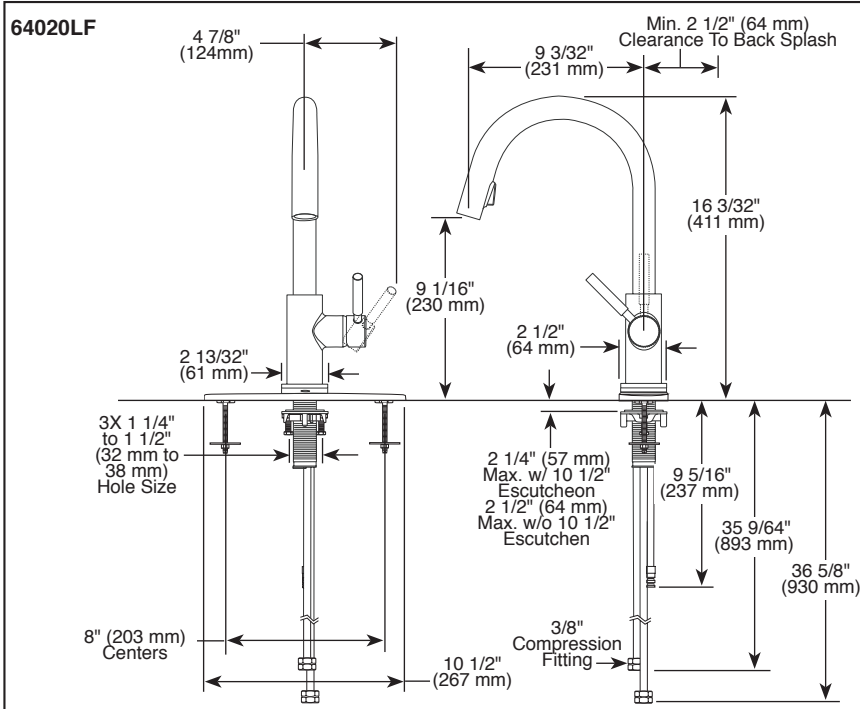

## KITCHEN FAUCETS

- Solna® Collection
- Single Handle Deck Mount
- 2-Function Pull-Down Sprayer
- Single or 3 Hole Sink Applications
- Centermount or 8" (203 mm) Centers w/ Optional 10 1/2" (267 mm) Escutcheon
- MagneDock® Magnetic Docking

### STANDARD SPECIFICATIONS:

- Single handle, 2-function pull-down kitchen faucets for exposed mounting on single or three hole sinks.
- SmartTouch® on/off functionality.
- On-off indicator light also signals when batteries run low.
- 16 3/32" (411 mm) high, 9 3/32" (231 mm) long, spout swings 360°.
- Lever handle. Control mechanism shall be full-motion valve cartridge.
- Quick connect hoses.
- Pull-down wand operates in an aerated or spray mode via ergonomic button.
- MagneDock® magnetic docking.
- Dual integral check valves in sprayer.
- Hose travels inside mounting shank so it will not interfere with deck edges.
- Maximum 1.80 gpm @ 60 psi, 6.8 L/min @ 414 kPa