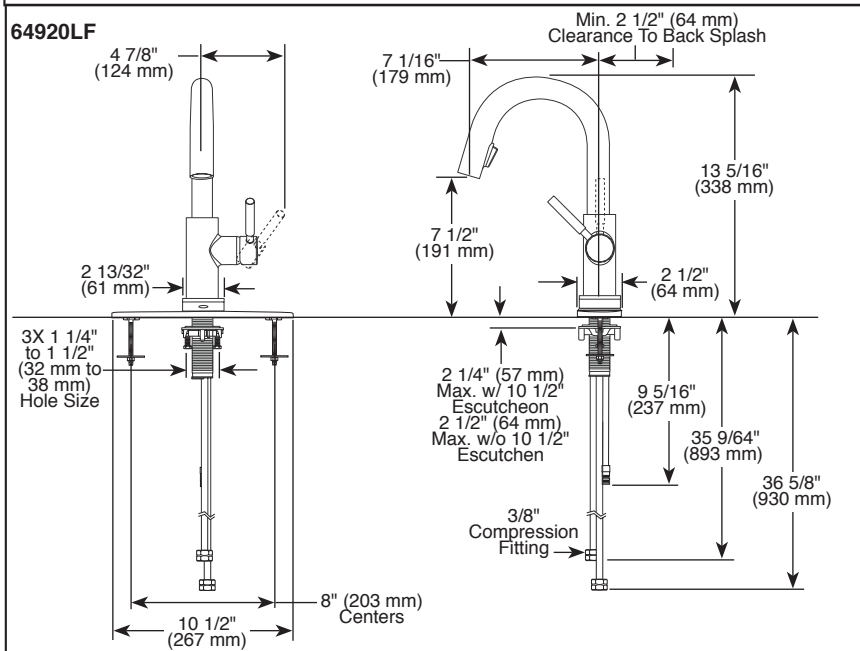

## KITCHEN FAUCETS

- Solna® Collection
- Single Handle Deck Mount
- 2-Function Pull-Down Sprayer
- Single or 3 Hole Sink Applications
- Centermount or 8" (203 mm) Centers w/ Optional 10 1/2" (267 mm) Escutcheon
- MagneDock® Magnetic Docking

### STANDARD SPECIFICATIONS:

- Single handle, 2-function pull-down kitchen faucets for exposed mounting on single or three hole sinks.
- SmartTouch® on/off functionality.
- On-off indicator light also signals when batteries run low.
- 16 3/32" (411 mm) high, 9 3/32" (231 mm) long, spout swings 360°.
- Lever handle. Control mechanism shall be full-motion valve cartridge.
- Quick connect hoses.
- Pull-down wand operates in an aerated or spray mode via ergonomic button.
- MagneDock® magnetic docking.
- Dual integral check valves in sprayer.
- Hose travels inside mounting shank so it will not interfere with deck edges.
- Maximum 1.80 gpm @ 60 psi, 6.8 L/min @ 414 kPa