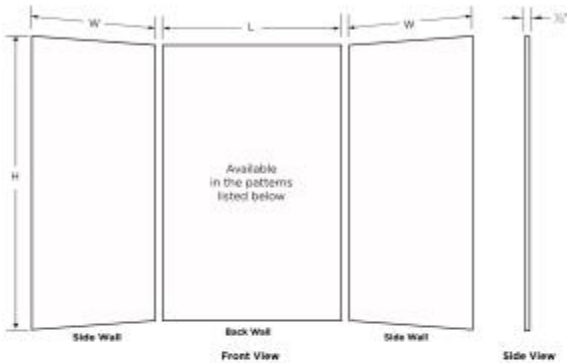

SMMK72-3462 34 x 62 x 72 Swanstone® Smooth Glue up Tub Wall Kit

Model number:

SMMK723462.010

Dimensions: 62" x 34" x 72"

Installation: Glue up

Material: Swanstone®

BUILDER SPECIFICATION DRAWING

3 Piece Wall Kit