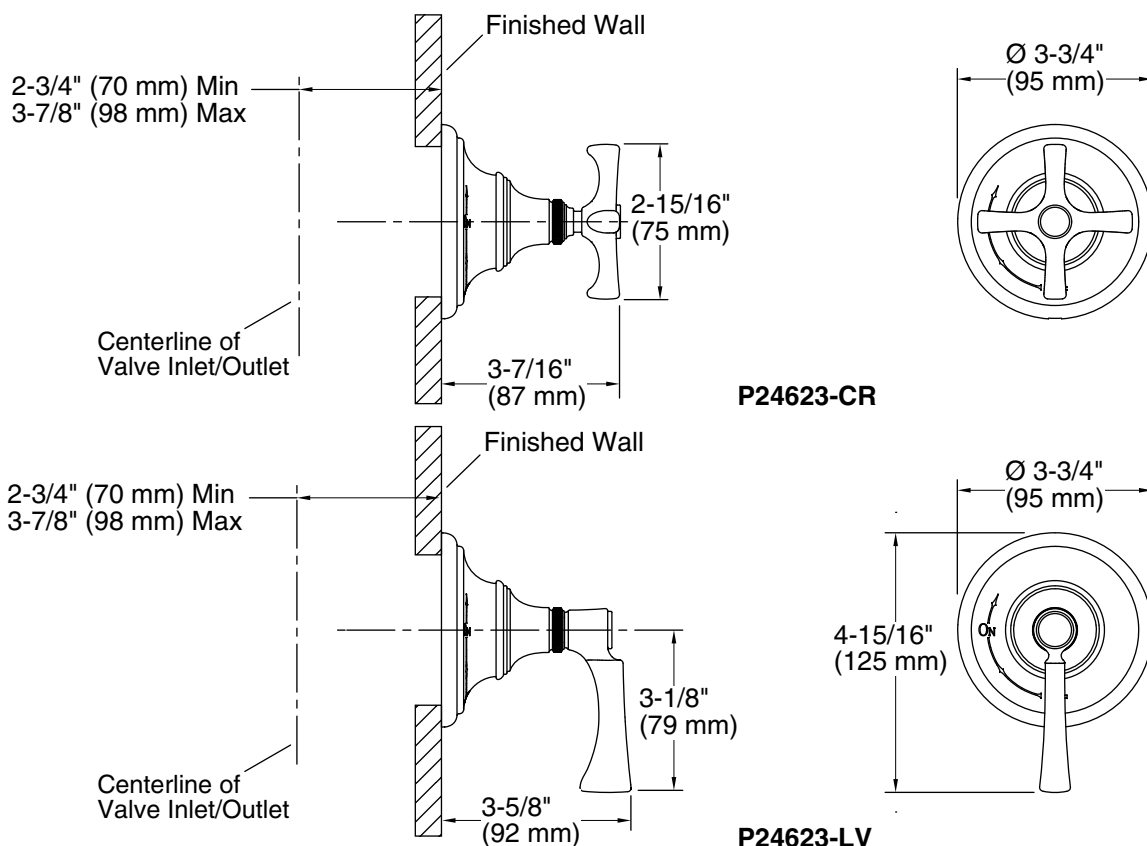

FEATURES

- Solid brass construction for durability and reliability
- Allows bather to direct water flow
- Complements the Bellis collection

CODES/STANDARDS APPLICABLE

Specified model meets or exceeds the following:

- ADA
- ASME A112.18.1/CSA B125.1
- ICC/ANSI A117.1

P24683

ADA

SPECIFIED MODEL				
Model	Description	Finishes		
P24683-CR	Bellis 3-Way Transfer Valve Trim, Cross Handle	<input type="checkbox"/> CP Polished Chrome	<input type="checkbox"/> AD Nickel Silver	<input type="checkbox"/> AG Brushed Nickel
P24683-LV	Bellis 3-Way Transfer Valve Trim, Lever Handle	<input type="checkbox"/> CP Polished Chrome	<input type="checkbox"/> AD Nickel Silver	<input type="checkbox"/> AG Brushed Nickel
Required Rough-in				
P29513-00	3-Way Transfer Valve	<input type="checkbox"/> NA		
P29514-00	3-Way Transfer Valve, Eco	<input type="checkbox"/> NA		