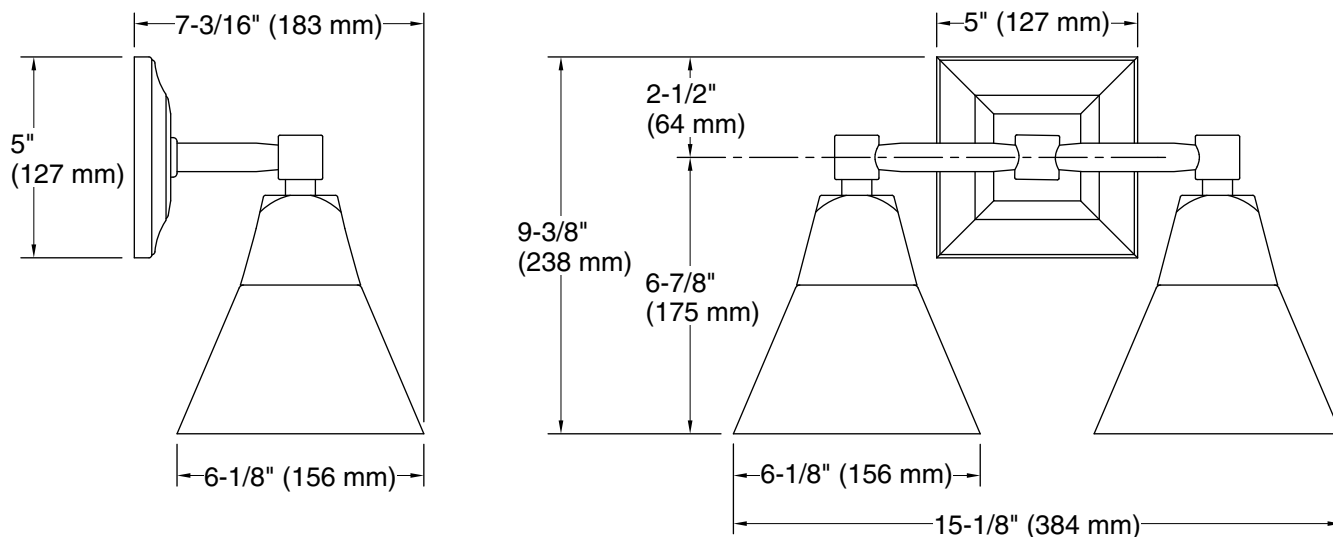

Required Electrical Service

One circuit required.

Lights: 120 V, 60 Hz

Technical Information

All product dimensions are nominal.

Installation Type: Wall-mount

Material: Brass

Number of Lights: 2

Lighting Type: Socket-based

Socket Type: E-26 Medium

Number of Shades: 2

Shade Type: Glass - frosted

Electrical component rating: Socket Rating: 60 Hz, 60 W, 1600 Lumens, 3000K