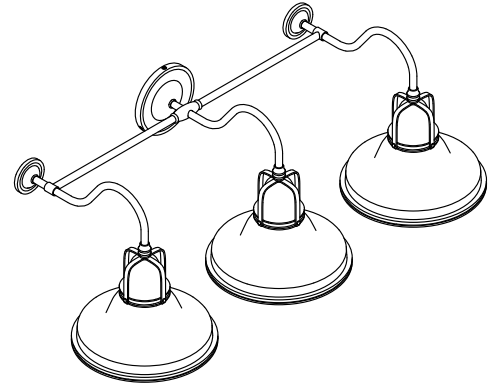

### Features

- The double-domed metal shade features a cage detail at the connection
- A great piece for any farmhouse- or industrial-style space — especially over a double-vanity sink, or in a guest bathroom, or powder room
- Medium base (E26) socket, works best with type A or G light bulbs (sold separately)
- Suitable for damp locations, per UL 1598

### Material

- Manufactured with quality materials and complemented with a meticulous finishing process
- Durable finishes engineered to last and designed to coordinate with KOHLER faucet finishes

## Technical Information

All product dimensions are nominal.

Installation Type: Wall-mount  
Material: Steel, Aluminum  
Number of Lights: 3  
Lighting Type: Socket-based  
Socket Type: E-26 Medium  
Number of Shades: 3  
Shade Type: Metal  
Electrical component Socket Rating: 60 Hz, 100 W rating: