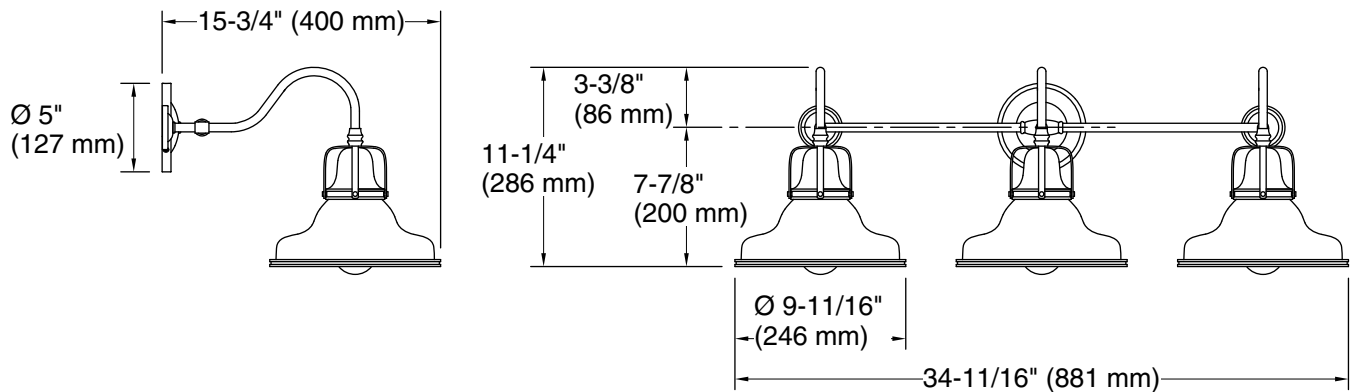

Required Electrical Service

One circuit required.

Lights: 120 V, 12 A, 60 Hz

Technical Information

All product dimensions are nominal.

Installation Type: Wall-mount
Material: Steel, Aluminum
Number of Lights: 3
Lighting Type: Socket-based
Socket Type: E-26 Medium
Number of Shades: 3
Shade Type: Metal
Electrical component Socket Rating: 60 Hz, 100 W rating: