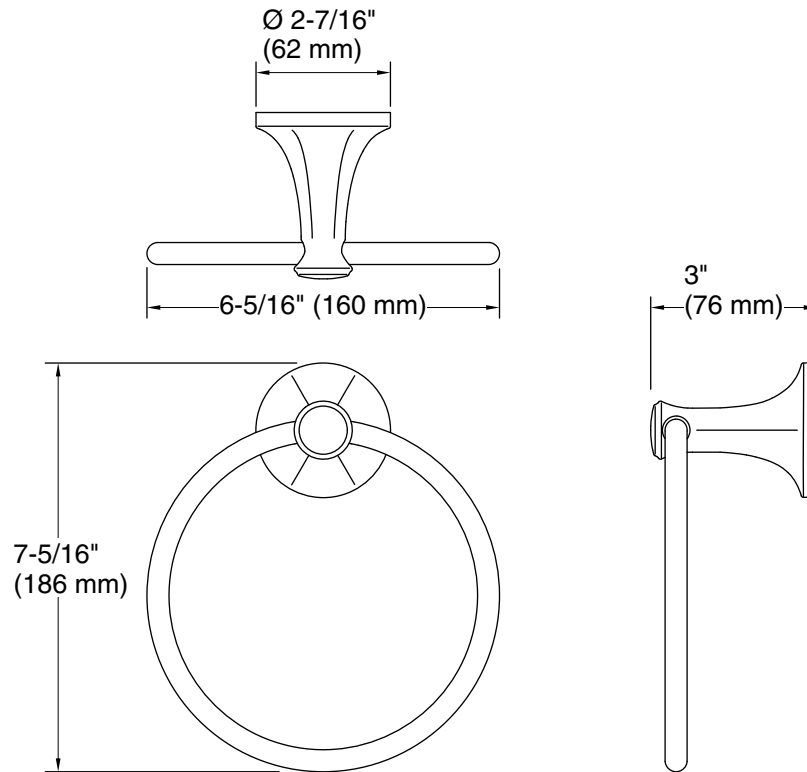

## Technical Information

All product dimensions are nominal.

Installation Type: Wall-mount

Material: Zinc, Stainless Steel