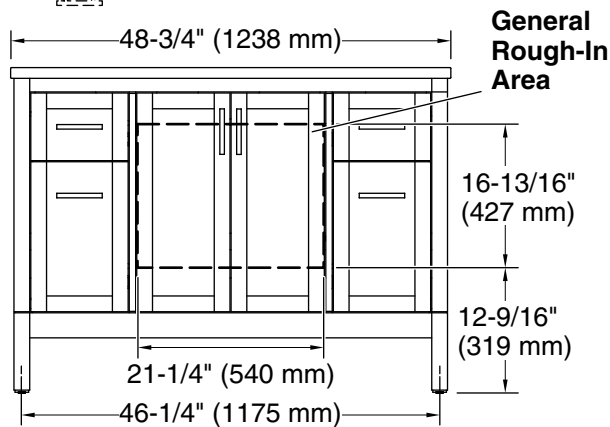

Features

- Set includes cabinet, precut quartz vanity top, sink, cabinet hardware
- Full-extension 14-3/4" (375 mm) drawers with soft-close side-mount slides
- Three-way adjustable slow-close door hinges for easy cabinet access
- 18-9/16" (471 mm) cabinet interior provides ample storage space
- 8" (203 mm) widespread faucet holes
- Faucet sold separately
- Some assembly required

Technical Information

All product dimensions are nominal.

Notes

Install this product according to the installation instructions.