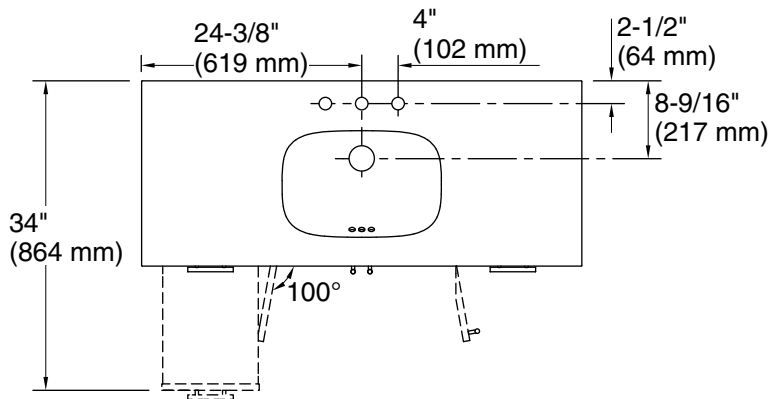

Features

- Set includes cabinet, precut quartz vanity top, sink, cabinet hardware
- Full-extension 14-3/4" (375 mm) drawers with soft-close side-mount slides
- Three-way adjustable slow-close door hinges for easy cabinet access
- 18-9/16" (471 mm) cabinet interior provides ample storage space
- 8" (203 mm) widespread faucet holes
- Faucet sold separately
- Some assembly required

Technical Information

All product dimensions are nominal.

Notes

Install this product according to the installation instructions.