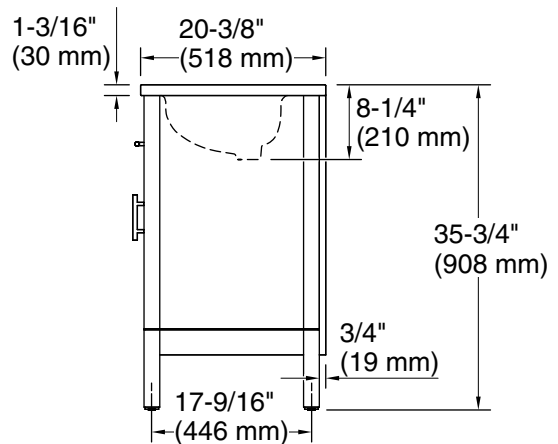

Features

- Set includes cabinet, precut quartz vanity top, sink, cabinet hardware
- Full-extension 14-3/4" (375 mm) drawers with soft-close side-mount slides
- Three-way adjustable slow-close door hinges for easy cabinet access
- 18-9/16" (471 mm) cabinet interior provides ample storage space
- 8" (203 mm) widespread faucet holes
- Faucet sold separately
- Some assembly required

Technical Information

All product dimensions are nominal.

Notes

Install this product according to the installation instructions.