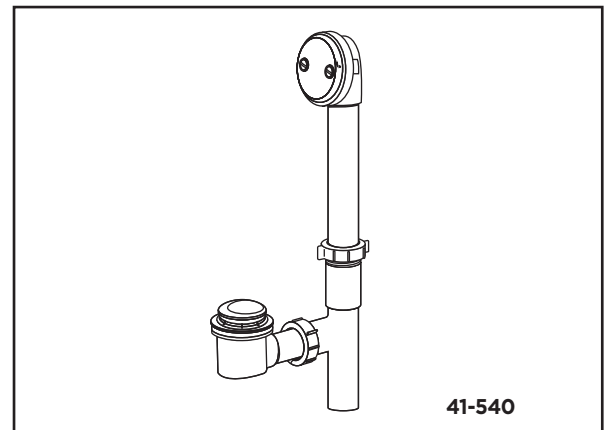

Auto Trip Bath Drains

Features:

- Fits most tubs 14" to 16" high
- 1-1/2" plastic tubing in PVC
- Patented adjustable self-retaining rubber head gasket
- Cast brass shoe plug
- Positive seal with long lasting cam mechanism
- Partially assembled in carton
- Compartmentalized packaging
- Available in Chrome only

Standards & Certifications:

- IAPMO/cUPC

Catalog Numbers:

41-540 PVC (Chrome)

Prefixes Available:

None

Suffixes Available:

None

Job Name	
Date	
Model Specified	
Quantity	
Customer	
Contractor	
Architect/engineer	

Gerber Toll Free Technical Support: 888-648-6466
www.gerberonline.com