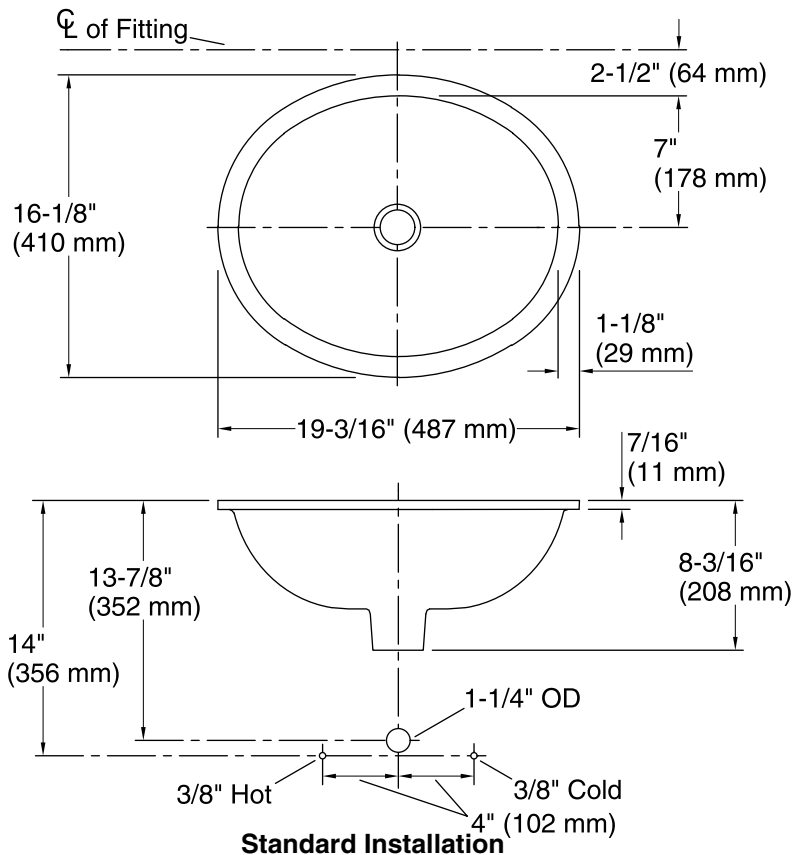

Material

- Vitreous china.

Installation

- Under-mount

Recommended Products/Accessories

K-9018 P-Trap

Included Components

Additional Components:
1193643 Basin Clamps

Technical Information

All product dimensions are nominal.

- Bowl configuration: Single
- Installation: Under-mount
- Bowl area (Only):
 - Length: 17" (432 mm)
 - Width: 14" (356 mm)
 - Water depth: 6-3/8" (162 mm)
- Drain hole: 1-3/4" (44 mm)
- Template: 1151011-7, required, included