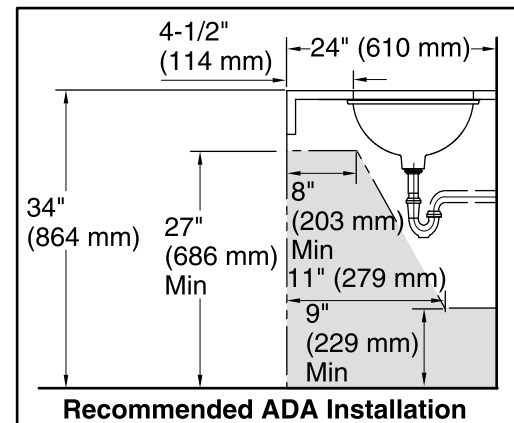

Material

- Vitreous china.

Installation

- Under-mount

Recommended Products/Accessories

K-9018 P-Trap

Included Components

Additional Components:
1193643 Basin Clamps

Technical Information

All product dimensions are nominal.

- Bowl configuration: Single
- Installation: Under-mount
- Bowl area (Only):
 - Length: 17" (432 mm)
 - Width: 14" (356 mm)
 - Water depth: 6-3/8" (162 mm)
- Drain hole: 1-3/4" (44 mm)
- Template: 1151011-7, required, included