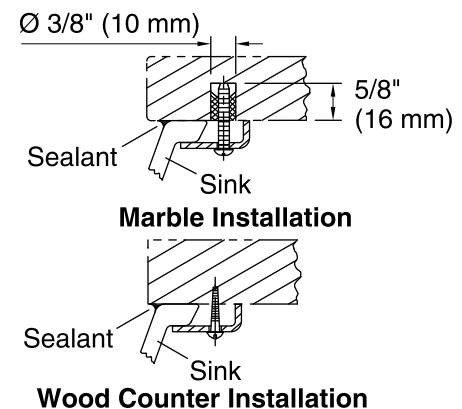

Material

- Vitreous china.

Installation

- Under-mount

Recommended Products/Accessories

K-9018 P-Trap

Included Components

Additional Components:
1193643 Basin Clamps

Technical Information

All product dimensions are nominal.

- Bowl configuration: Single
- Installation: Under-mount
- Bowl area (Only):
 - Length: 17" (432 mm)
 - Width: 14" (356 mm)
 - Water depth: 6-3/8" (162 mm)
- Drain hole: 1-3/4" (44 mm)
- Template: 1151011-7, required, included