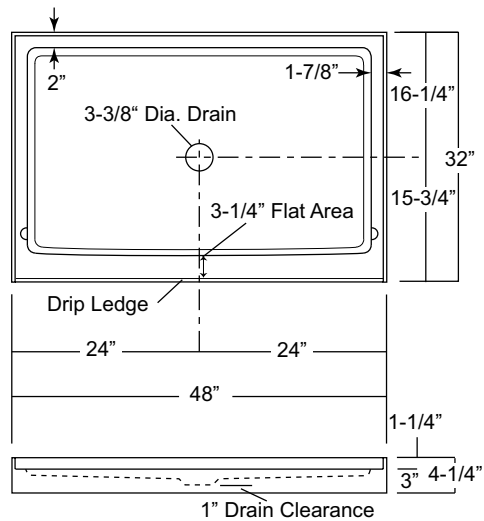

48-INCH CENTER DRAIN SHOWER BASE

Oasis

SP-4832

Home Innovation
LAB CERTIFIED™

Rough-In Dim.: 48" wide x 32" deep x 4-1/4" high

Finished Dim.: 48" wide x 32" deep x 3" high

Unit Features

- Sanitary Grade Polyester Gelcoat Surface
- 3-3/8" Center Drain
- Integral Tile Flange
- Balsa Wood Core Floor Structure
- Textured Floor Pattern

Special Notes

- Individually Packaged In Cartons

Unit Order Numbers

Gelcoat: SP-4832

NOTE: Critical enclosure dimensions should be taken directly from the installed shower base with finished wall surround.

Photographic images may include optional components and appear different than actual product.
Dimensions shown are maximum. Due to the nature of the materials involved, actual unit dimensions can vary (tolerances: +/-1/8 inch)
Oasis reserves the right to modify or discontinue product and/or associated equipment without prior written or verbal notification or obligation.