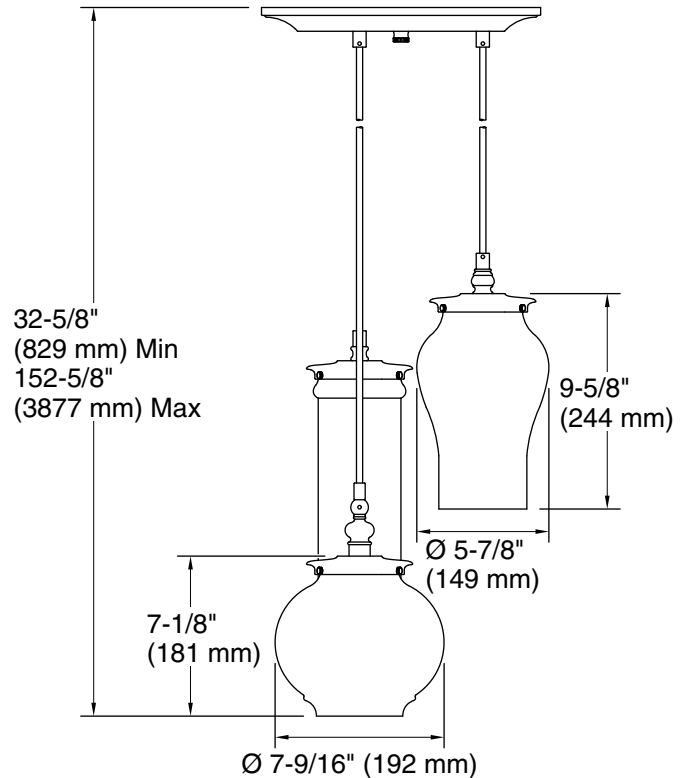

Required Electrical Service

One circuit required.

Lights: 120 V, 60 Hz

Technical Information

All product dimensions are nominal.

Installation Type: Ceiling-mount

Material: Brass

Number of Lights: 3

Lighting Type: Socket-based

Socket Type: E-12 Candelabra

Number of Shades: 3

Shade Type: Glass - clear

Hanging Type: Cord

Height: $32\text{-}5/8"$ (828 mm) - $152\text{-}5/8"$ (3876 mm)

Electrical component rating: Socket Rating: 60 Hz, 60 W, 1350 Lumens, 3000K