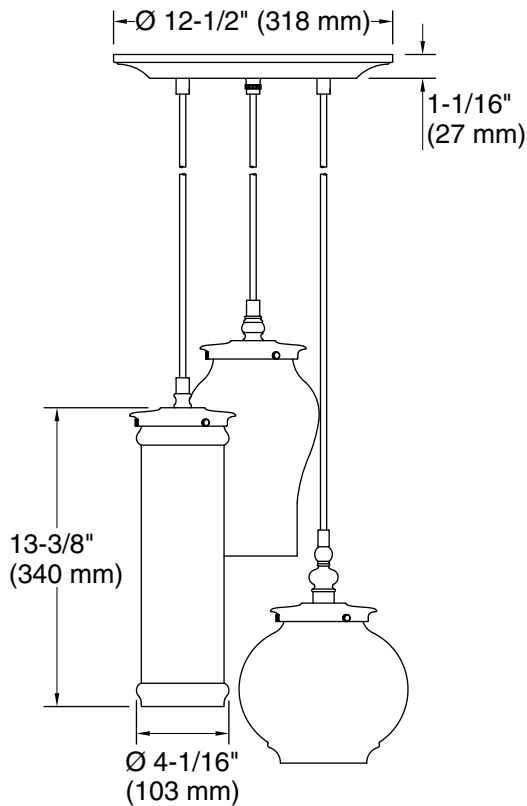

Required Electrical Service

One circuit required.

Lights: 120 V, 60 Hz

Technical Information

All product dimensions are nominal.

Installation Type: Ceiling-mount

Material: Brass

Number of Lights: 3

Lighting Type: Socket-based

Socket Type: E-12 Candelabra

Number of Shades: 3

Shade Type: Glass - clear

Hanging Type: Cord

Height: $32\text{-}5/8"$ (828 mm) - $152\text{-}5/8"$ (3876 mm)

Electrical component rating: Socket Rating: 60 Hz, 60 W, 1350 Lumens, 3000K