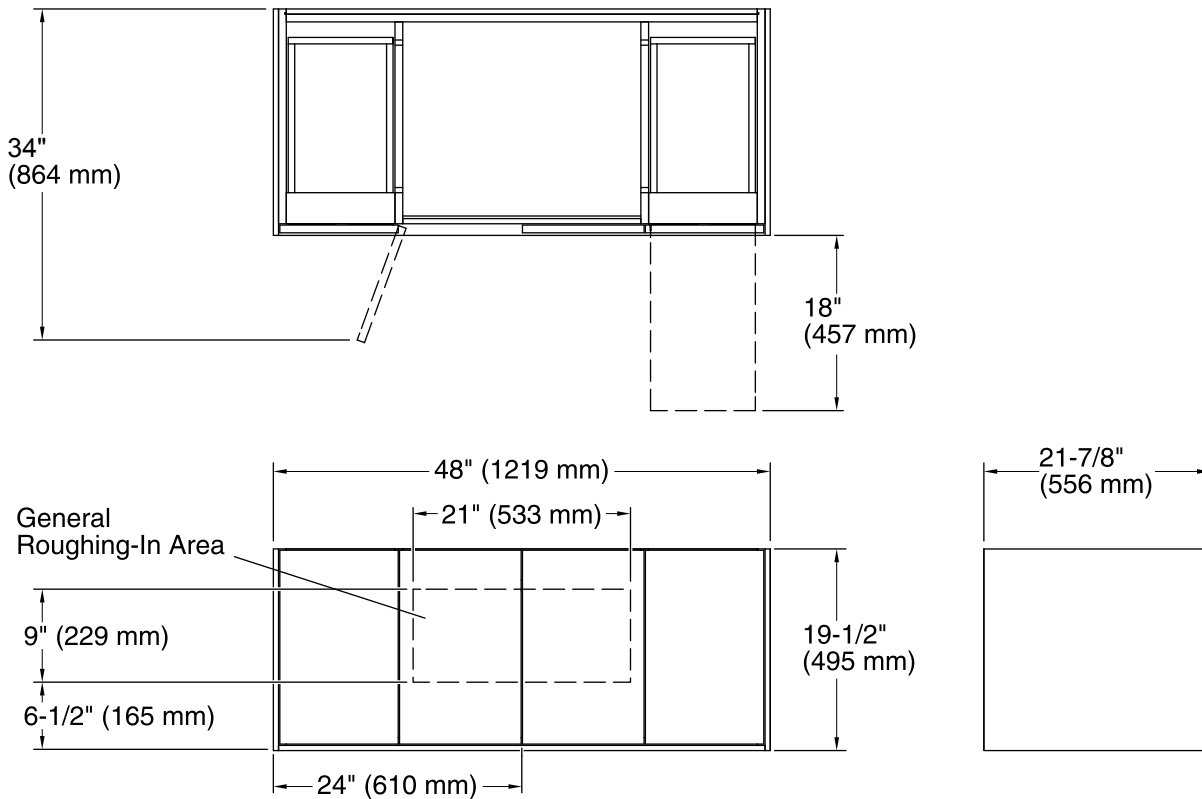

Technical Information

All product dimensions are nominal.

Vanity type: Wall-mount

Notes

Install this product according to the installation guide.

Decorative cabinet hardware is not supplied. Refer to the KOHLER bath accessories line for recommended cabinet hardware to complement your vanity.

Select the type of fastener based upon the wall material. Two 500 lb (227 kg) minimum load bearing fasteners are recommended.