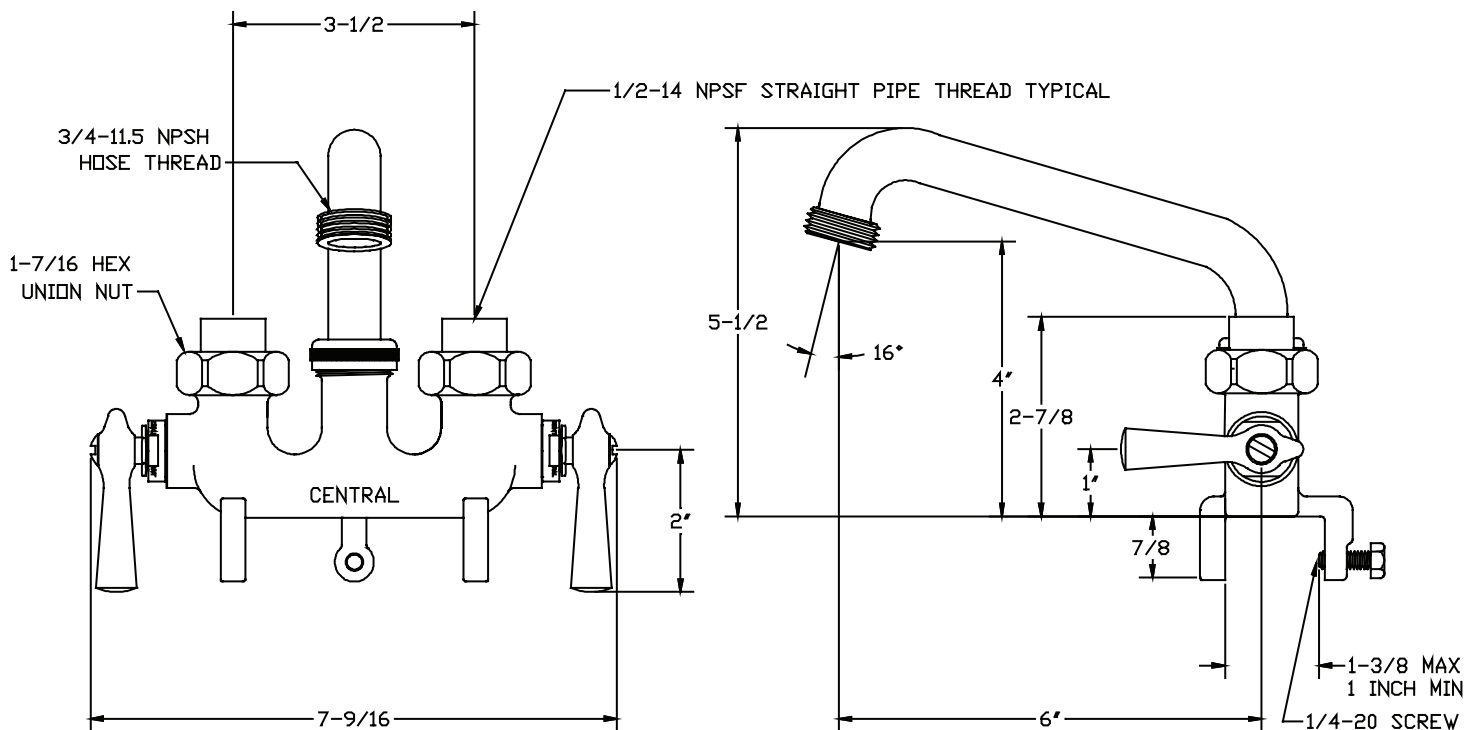

Installation Drawing