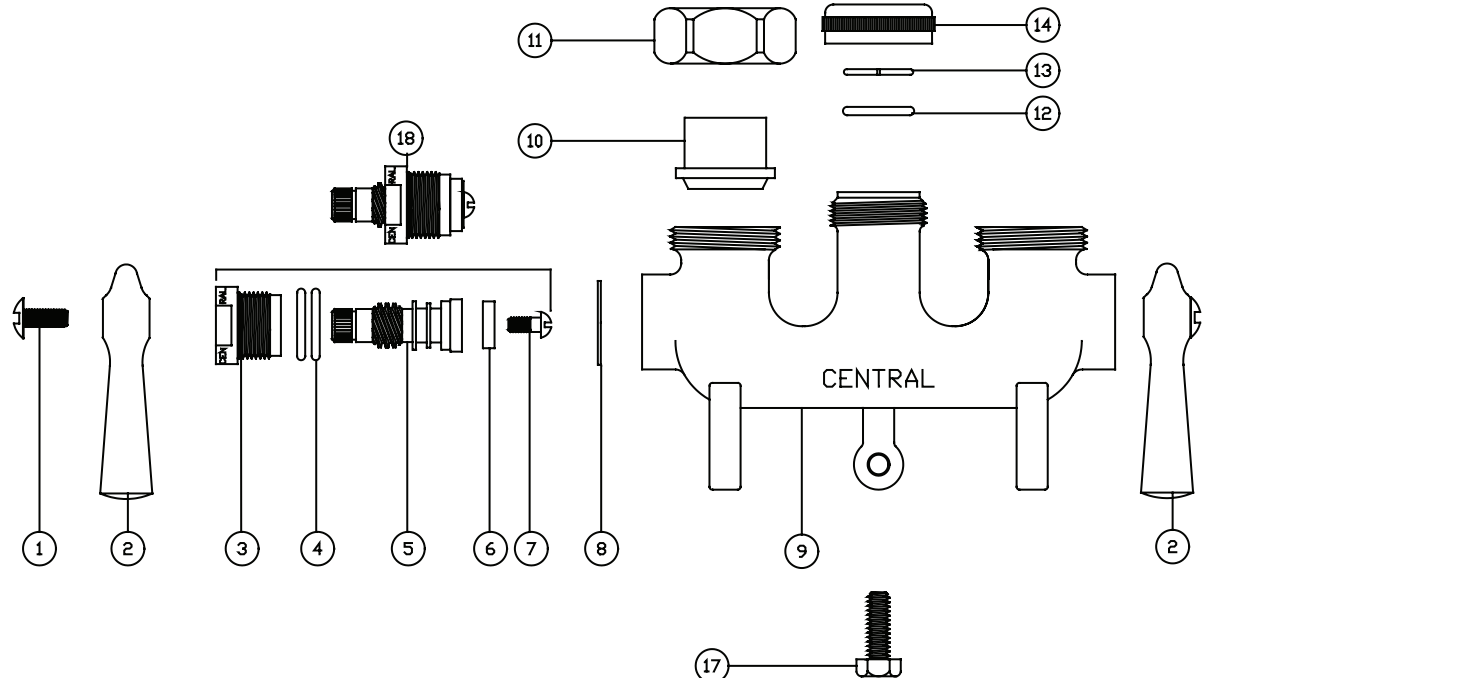

Central Brass

C O M P A N Y

Brecksville, Ohio 44141

Phone: (216) 883-0220 Fax: (440) 526-5745

www.CentralBrass.com

**MODEL NO. 0465
LAUNDRY FAUCET**

#	Part #	Description
1	126-S	Steel Screw
2	520-AC	Aluminum Handle Indexed "C"
2	520-AH	Aluminum Handle Indexed "H"
3	453-EWC	Brass Left Thread O-Ring Bonnet
3	453-EWH	Brass Right Thread O-Ring Bonnet
4	1038-453	O-Ring
5	453-FL	Brass Left Thread O-Ring Stem
5	453-FR	Brass Right Thread O-Ring Stem
6	901-WNN	Seat Washer
7	104	Brass Seat Washer Screw
8	1028-Y	Nylon Gasket
9	7203	Brass Body
10	1875	Brass Union
11	1876-BB	Brass Coupling
12	1038-KN	O-Ring
13	166-FN	Stainless Steel Snap Ring
14	782-D	Brass Spout Nut
15	2924-01	Brass Swivel Spout
16	784-C	Brass Hose Connector
17	113-A	Steel Screw
18	SU-453-EL	Left Thread O-Ring Stem Assembly
18	SU-453-ER	Right Thread O-Ring Stem Assembly

Parts Breakdown

The parts listed in the parts breakdown above may not be offered separately as replacement parts. Please review the Replacement Parts page for the authorized replacement parts that are available for this item.