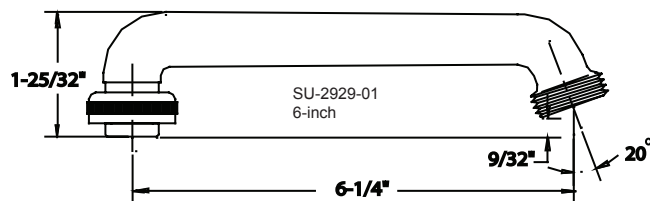

Central Brass

C O M P A N Y

Brecksville, Ohio 44141

Phone: (216) 883-0220 Fax: (440) 526-5745

www.CentralBrass.com

MODEL NO. 0465
LAUNDRY FAUCET

Spout variations available

5 - Suffix
6-inch Cast Brass Spout
with Hose End

Central Brass

C O M P A N Y

Brecksville, Ohio 44141

Phone: (216) 883-0220 Fax: (440) 526-5745

www.CentralBrass.com

**MODEL NO. 0465
LAUNDRY FAUCET**

#	Part #	Description
1	126-S	Steel Screw
2	520-AC	Aluminum Handle Indexed "C"
2	520-AH	Aluminum Handle Indexed "H"
3	453-EWC	Brass Left Thread O-Ring Bonnet
3	453-EWH	Brass Right Thread O-Ring Bonnet
4	1038-453	O-Ring
5	453-FL	Brass Left Thread O-Ring Stem
5	453-FR	Brass Right Thread O-Ring Stem
6	901-WNN	Seat Washer
7	104	Brass Seat Washer Screw
8	1028-Y	Nylon Gasket
9	7203	Brass Body
10	1875	Brass Union
11	1876-BB	Brass Coupling
12	1038-KN	O-Ring
13	166-FN	Stainless Steel Snap Ring
14	782-D	Brass Spout Nut
15	2924-01	Brass Swivel Spout
16	784-C	Brass Hose Connector
17	113-A	Steel Screw
18	SU-453-EL	Left Thread O-Ring Stem Assembly
18	SU-453-ER	Right Thread O-Ring Stem Assembly

Parts Breakdown