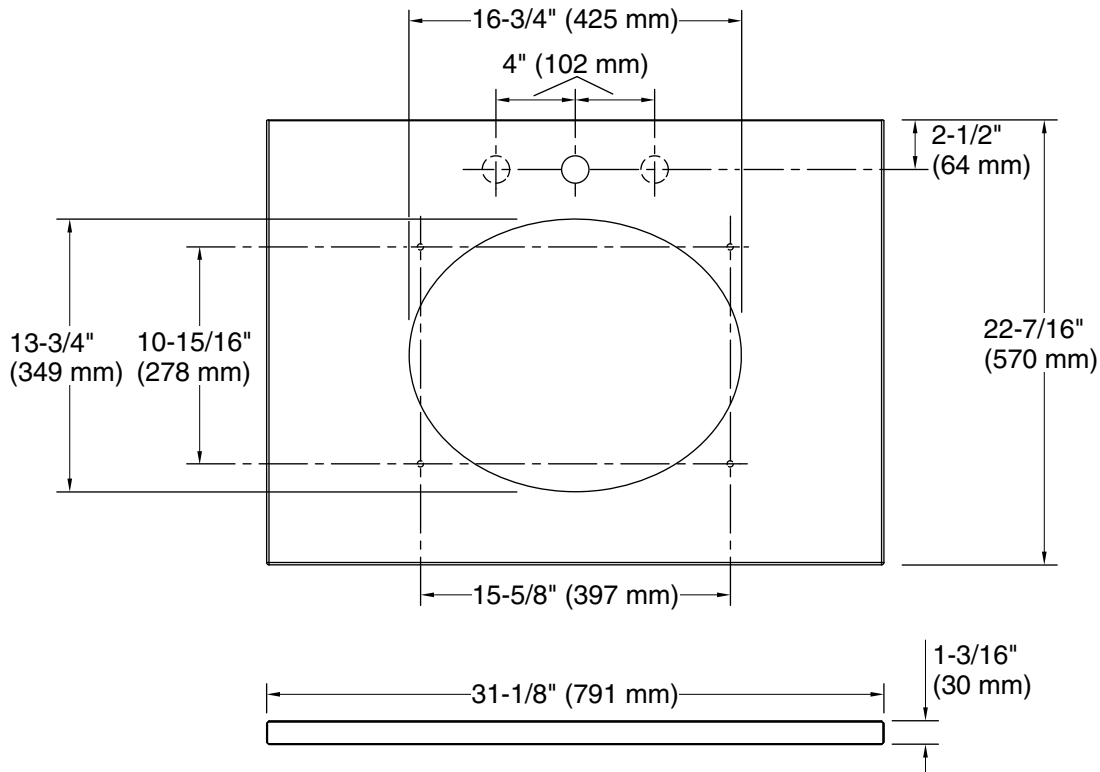

Material

- Silestone® quartz.

Installation

- Vanity top.
- Single faucet hole with pilot holes for optional 8" (203 mm) widespread faucet configuration.

Recommended Products/Accessories

- K-2205 Undermount bathroom sink
- K-2881 Undermount bathroom sink
- K-2874 Bathroom Sink
- K-2210 Bathroom Sink

Optional Products/Accessories

- K-28262 Silestone® quartz 31" backsplash
- K-28266 Silestone® quartz side splash

Included Components

- Additional Components:
Mounting Screws

Codes/Standards

None Applicable

Technical Information

All product dimensions are nominal.
 Installation: Vanity top/ITB
 Number of deck holes: 1

Notes

Install this product according to the installation instructions.