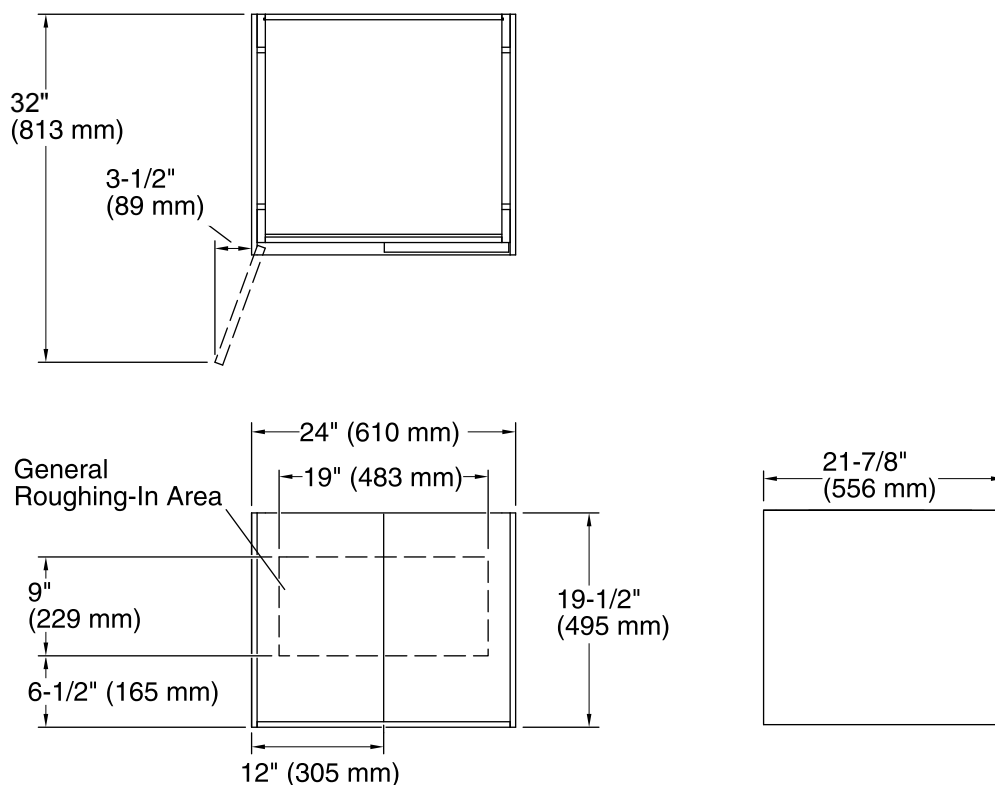

## Technical Information

All product dimensions are nominal.

Vanity type: Wall-mount