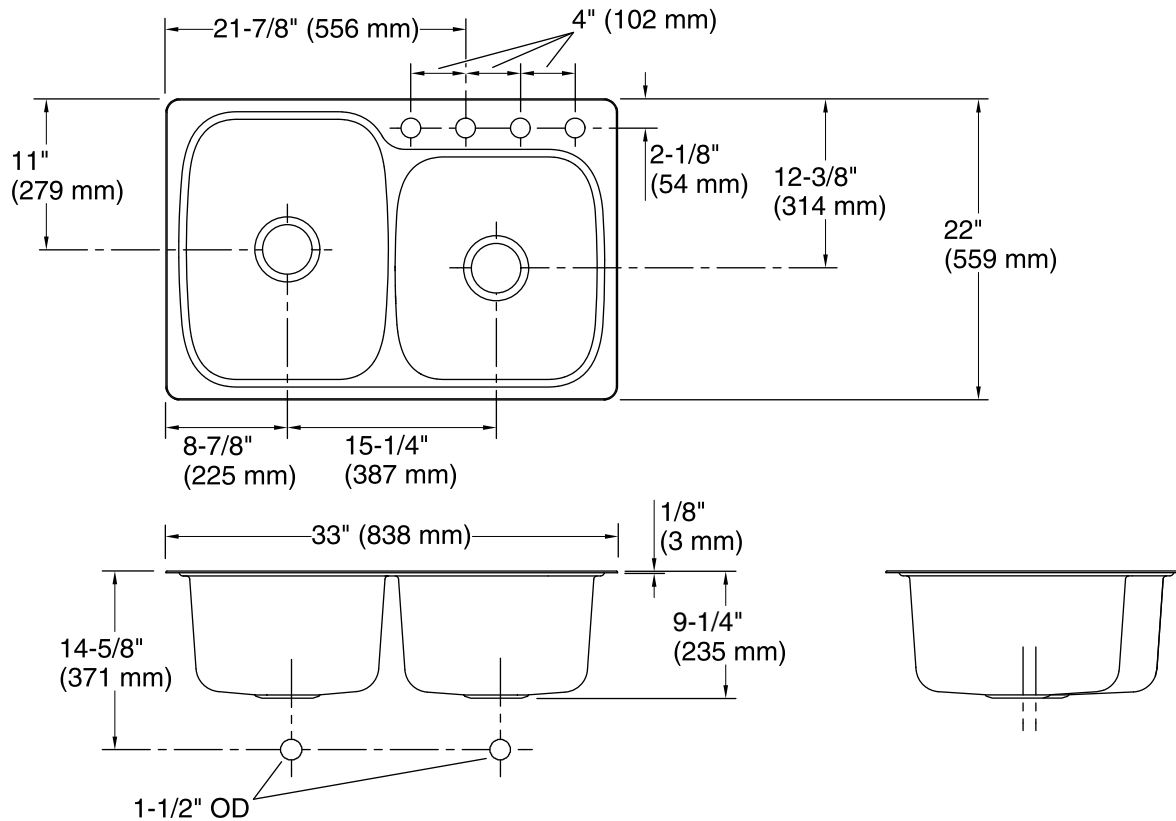

Verse™
Top-/Under-Mount Kitchen Sink
K-75791-4

Features

- 36-inch minimum base cabinet width.
- Large/medium bowls.
- 9-inch depth provides generous workspace.
- Three faucet holes with one accessory hole to the right.
- SilentShield® sound-absorption technology offers quieter performance.
- Includes installation hardware.

Material

- 18-gauge stainless steel.

Installation

- Top-mount or under-mount.

Recommended Products/Accessories

- K-3129 Sink Rack
- K-8801 Sink Strainer
- K-8799 Sink Strainer
- K-3132 Sink Rack

Codes/Standards

ASME A112.19.3/CSA B45.4

**Lifetime Limited Warranty for
KOHLER® Stainless Steel Sinks**

See website for detailed warranty information.

Technical Information

All product dimensions are nominal.

Installation:	Top-mount, Under-mount
Min. base cabinet width:	36" (914 mm)
Bowl area:	Length: 29-7/16" (748 mm) Width: 18-7/16" (468 mm) Bowl depth: 9" (229 mm) Water depth: 9" (229 mm)
Number of deck holes:	4
Faucet hole spacing:	4" (102 mm)
Faucet hole(s):	1-7/16" (37 mm)
Soap/Lotion hole:	1-7/16" (37 mm)
Drain hole:	3-3/4" (94 mm)
Template:	1263722-7, required, included