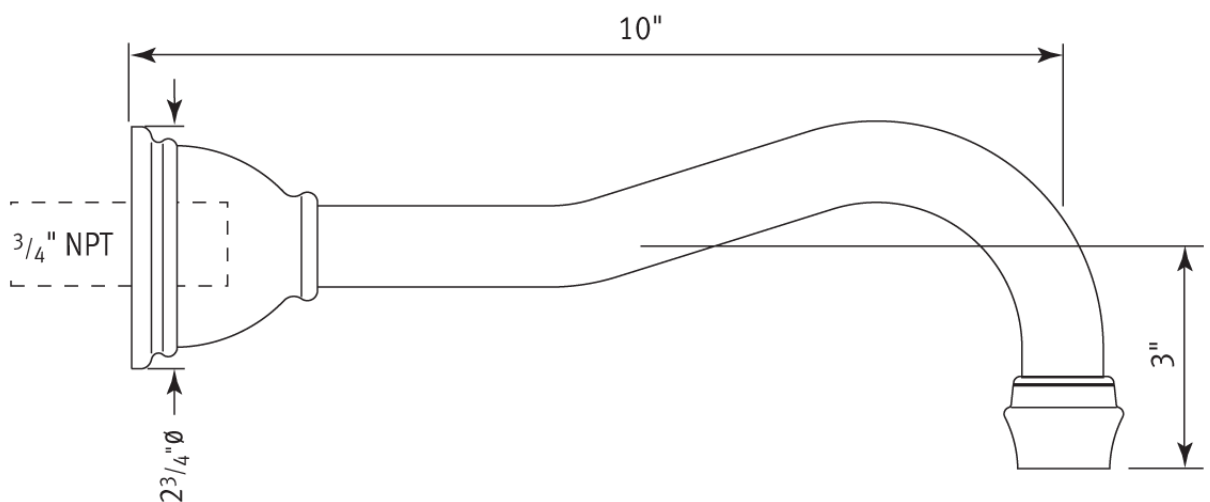

WARRANTY

- Limited Lifetime