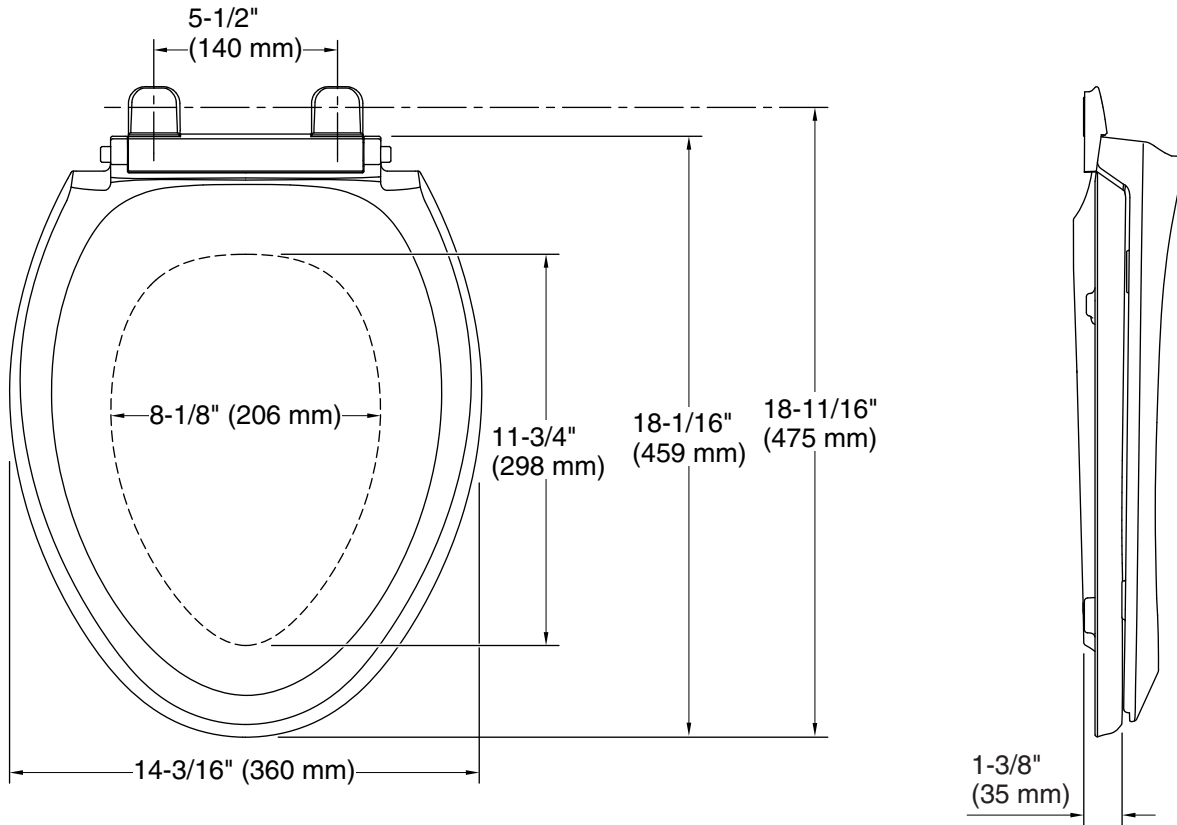

**French Curve®**  
ReadyLatch® Quiet-Close™ elongated toilet seat  
**K-4713-RL**

**Features**

- Grip-Tight installation hardware makes it easy to fasten the seat – everything is done from above the bowl.
- ReadyLatch® hinge provides a positive lock/unlock latch to securely hold seat in position, yet seat easily removes for cleaning or adjusting fit.
- Quiet-Close™ elongated seat closes quietly.
- Grip-Tight bumpers hold seat firmly in place.
- Contoured seat for user comfort.
- Color-matched plastic hinges.

**Color Code Description**

0  
96  
47  
NY  
95  
G9  
K4  
58  
7

**French Curve®**  
ReadyLatch® Quiet-Close™ elongated toilet seat  
**K-4713-RL**

**Technical Information**

All product dimensions are nominal.

- Seat shape type: Elongated
- Seat front type: Closed-front
- Seat-mounting holes: 5-1/2" (140 mm)