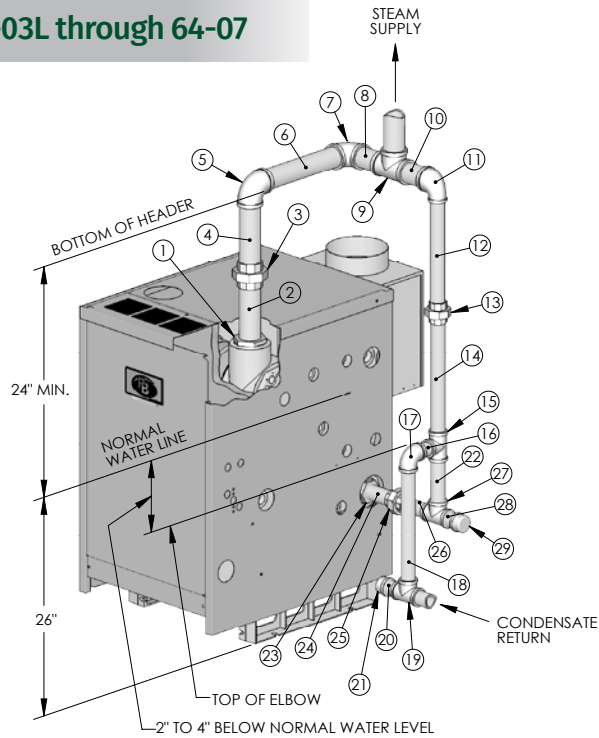

Steam Near Boiler Piping Kits

Part Number	Steam Boiler Model Numbers
63910	63-03L & 63-03
63911	63-04L & 63-04
63912	63-05L Through 64-07

Now Available!

Near Boiler Piping Kits for Peerless® Series 63/64™ Gas-Fired Steam Boilers. Save time and money with one complete piping kit. Kits contain all components necessary for a seamless installation. Three different kits available to match various Series 63/64™ sizes/models (see chart above for model designations).

63/64 Piping Kits: Models 63-03L through 64-07

ITEM NO.	DESCRIPTION	MODELS		
		63-03 & 03L	63-04 & 04L	63-05, 05L, 06 & 64-07
1	BUSHING	3 X 2	3 X 2-1/2	N/A
2	NIPPLE	2 X 8	2-1/2 X 9	3 X 9
3	UNION	2	2-1/2	3
4	NIPPLE	2 X 8	2-1/2 X 8	3 X 8
5	ELBOW	2	2-1/2	3
6	NIPPLE	2 X 12	2-1/2 X 11-1/2	3 X 11
7	ELBOW	2	2-1/2	3
8	NIPPLE	2 X 4	2-1/2 X 4	3 X 4
9	TEE	2	2-1/2	3
10	NIPPLE	2 X 4	2-1/2 X 4	3 X 4
11	REDUCING ELBOW	2 X 1-1/4	2-1/2 X 1-1/4	3 X 1-1/2
12	NIPPLE	1-1/4 X 14	1-1/4 X 14	1-1/2 X 13
13	UNION	1-1/4	1-1/4	1-1/2
14	NIPPLE	1-1/4 X 14	1-1/4 X 14	1-1/2 X 14
15	TEE	1-1/4	1-1/4	1-1/2
16	NIPPLE	1-1/4 X 2-1/2 (SHORT)	1-1/4 X 2-1/2 (SHORT)	1-1/2 X 2-1/2 (SHORT)
17	ELBOW	1-1/4	1-1/4	1-1/2
18	NIPPLE	1-1/4 X 14	1-1/4 X 14	1-1/2 X 14
19	TEE	1-1/4	1-1/4	1-1/2
20	NIPPLE	1-1/4 X 2-1/2 (SHORT)	1-1/4 X 2-1/2 (SHORT)	1-1/2 X 2-1/2 (SHORT)
21	CAP	1-1/4	1-1/4	1-1/2
22	NIPPLE	1-1/4 X 6	1-1/4 X 6	1-1/2 X 6
23	BUSHING	2-1/2 X 1-1/4	2-1/2 X 1-1/4	2-1/2 X 1-1/2
24	NIPPLE	1-1/4 X 4-1/2	1-1/4 X 6	1-1/2 X 5-1/2
25	UNION	1-1/4	1-1/4	1-1/2
26	NIPPLE	1-1/4 X 4-1/2	1-1/4 X 4	1-1/2 X 5
27	TEE	1-1/4	1-1/4	1-1/2
28	NIPPLE	1-1/4 X 2-1/2 (SHORT)	1-1/4 X 2-1/2 (SHORT)	1-1/2 X 2-1/2 (SHORT)
29	CAP	1-1/4	1-1/4	1-1/2