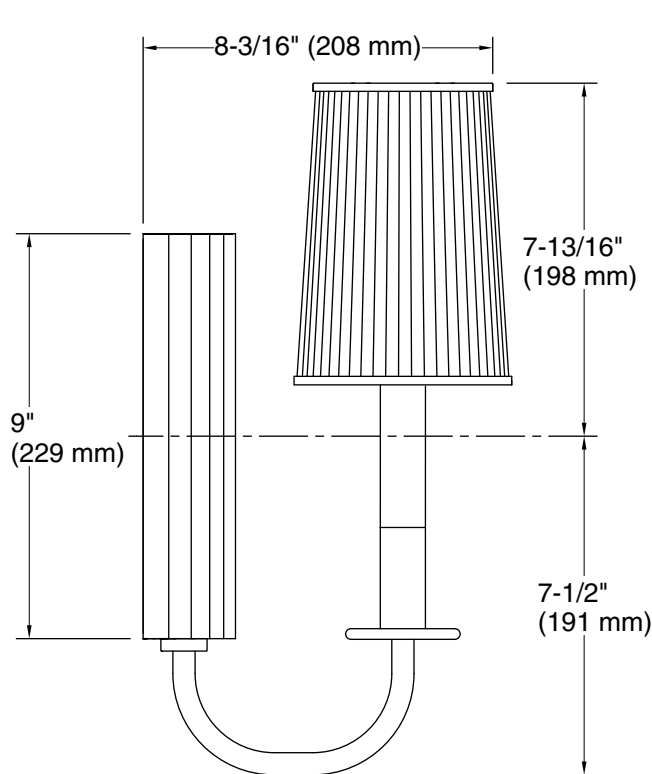

Features

- Scalloped metal details are juxtaposed against a delicate matte ribbed glass shade for dramatic elegance
- A great piece for almost any space — master bathroom, guest bathroom, hallway, or bedside
- Candelabra base (E12) socket, works best with B10 or B11 bulb (sold separately)
- Suitable for damp locations, per UL 1598
- Includes installation hardware

UL 1598
CSA C22.2 No. 250.0

KOHLER® Indoor Lighting Fixtures Limited Warranty

See website for detailed warranty information.

Available Colors/Finishes

Color tiles intended for reference only.

Color	Code	Description
	SNL	Polished Nickel
	GNL	Gunmetal
	2PL	Polished Brass

Required Electrical Service

One circuit required.

120 V, 60 Hz

Technical Information

All product dimensions are nominal.

Material: Steel, Brass, Glass

Number of Lights: 1

Lighting Type: Socket-based

Socket Type: E-12 Candelabra

Number of Shades: 1

Shade Type: Glass - frosted