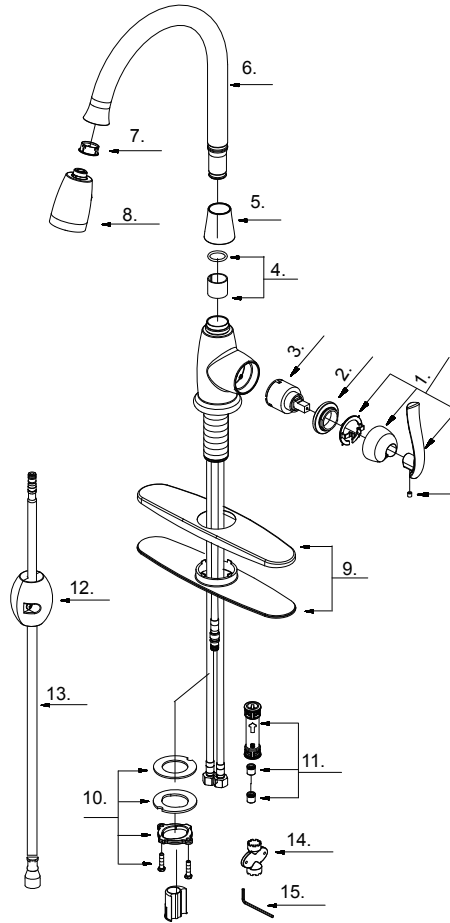

### **FEATURES & BENEFITS**

- This Product Contains Less Than 0.25% Weighted Average Lead Content On Wetted Surfaces
- Metal Lever Handle
- Ceramic Cartridge
- Optional Deck Plate Included
- Max Flow Rate 1.8 gpm (6.8 L/min) at 60 psi (ASME A112.18.1M/A112.18.1)

# Single Handle Pulldown Kitchen Faucet

No.	Name	Part No.
1	Metal Handle Assembly	A66E577
2	Locking Nut	A104333
3	Ceramic Disc Cartridge	A507348N
4	Spout Seal Kit	A66D509
5	Spout Base	A000092
6	Spout	A139893
7	Hose Guide	A126048KP
8	Hand Spray w/Check Valve	A523178W-54
9	Cover Plate & Putty Plate	A66F105NP
10	Mounting Hardware Assembly	A663134
11	Hose Adaptor Assembly	A663123N
12	Weight	A504713
13	Spray Hose	A515111W
14	Aerator Wrench	(18.5 * 16.5 * 42 * 43 mm) A031237GR
15	Wrench	(H 2.5 * 19 mm L * 53 mmL) A031000NI