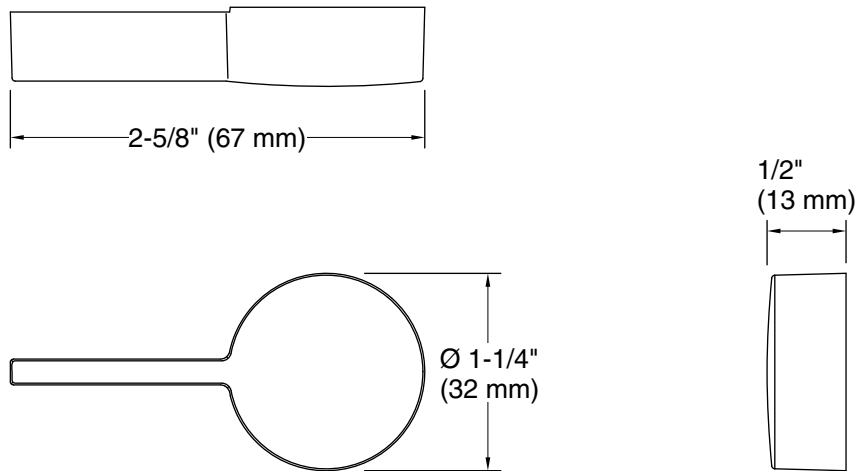

Technical Information

All product dimensions are nominal.

Material: Metal

Notes

Install this product according to the installation instructions.