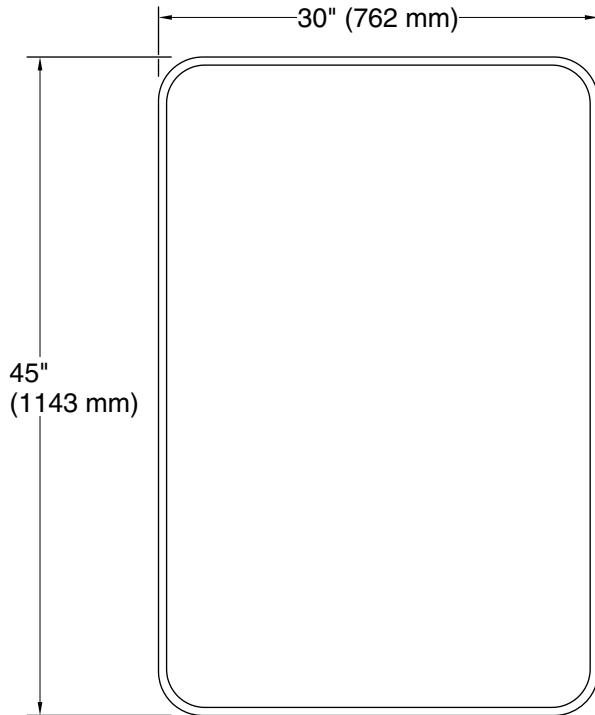

Essential
30" x 45" rectangular mirror
K-31365

Technical Information

All product dimensions are nominal.

Notes

Install this product according to the installation instructions.

Install the fastener to a stud to avoid possible property and product damage.