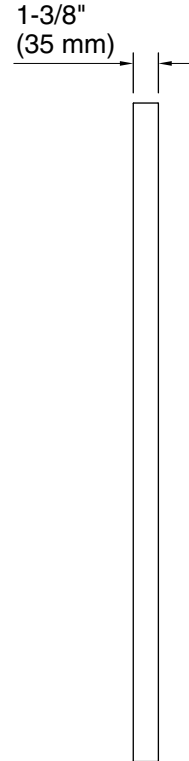

Features

- Clean and timeless design allows for use in any interior space
- Mounts vertically or horizontally depending on the look you want to create
- Frame maintains a durable, long-lasting finish
- Finishes coordinate with KOHLER® faucet and lighting products

See website for detailed warranty information.

Available Colors/Finishes

Color tiles intended for reference only.

| Color | Code | Description |
|---|------|----------------------|
|  | BGL | Moderne Brushed Gold |
|  | CPL | Polished Chrome |
|  | BLL | Matte Black |

Essential
30" x 45" rectangular mirror
K-31365

Technical Information

All product dimensions are nominal.

Notes

Install this product according to the installation instructions.

Install the fastener to a stud to avoid possible property and product damage.