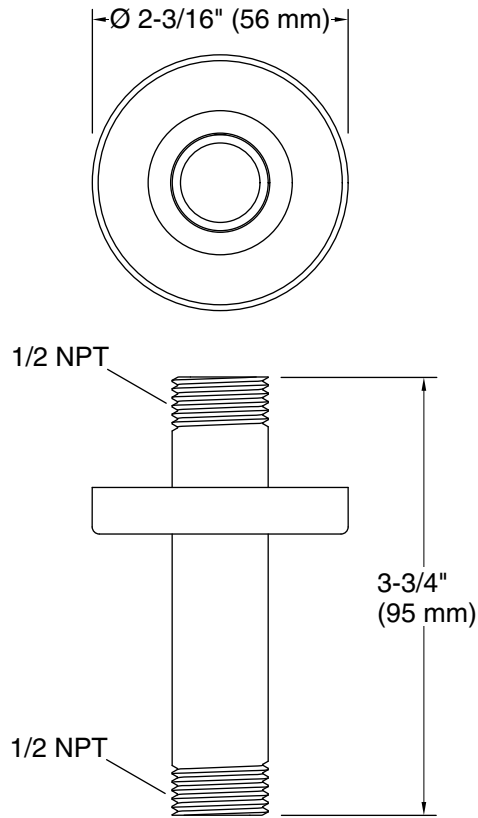

Technical Information

All product dimensions are nominal.