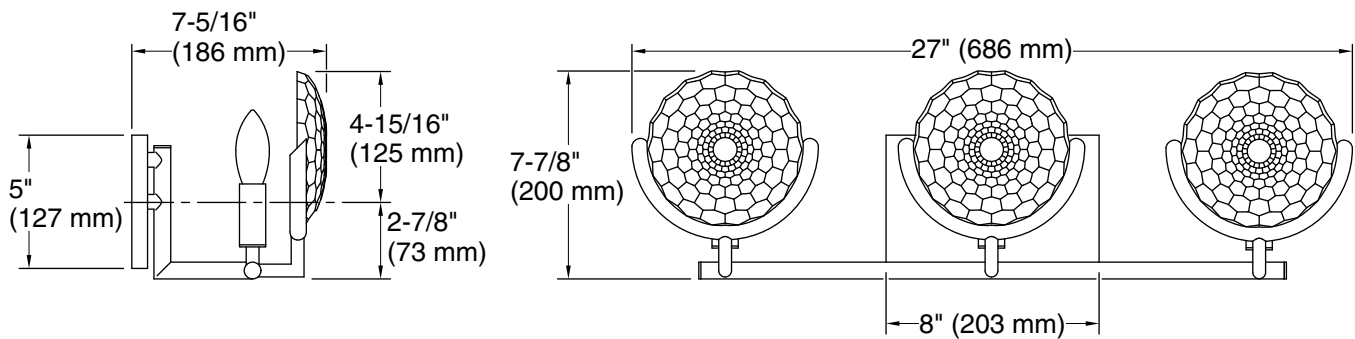

UL 1598
CSA C22.2 No. 250.0

KOHLER® Indoor Lighting Fixtures Limited Warranty

See website for detailed warranty information.

Available Colors/Finishes

Color tiles intended for reference only.

| Color | Code | Description |
|---|------|-----------------------|
|  | SNL | Polished Nickel |
|  | BNL | Brushed Nickel |
|  | CPL | Polished Chrome |
|  | 2GL | Brushed Moderne Brass |

Required Electrical Service

One dedicated circuit required.

Lights: 120 V, 12 A, 60 Hz

Technical Information

All product dimensions are nominal.

Installation Type: Wall-mount

Material: Steel, Aluminum, Zinc, Glass