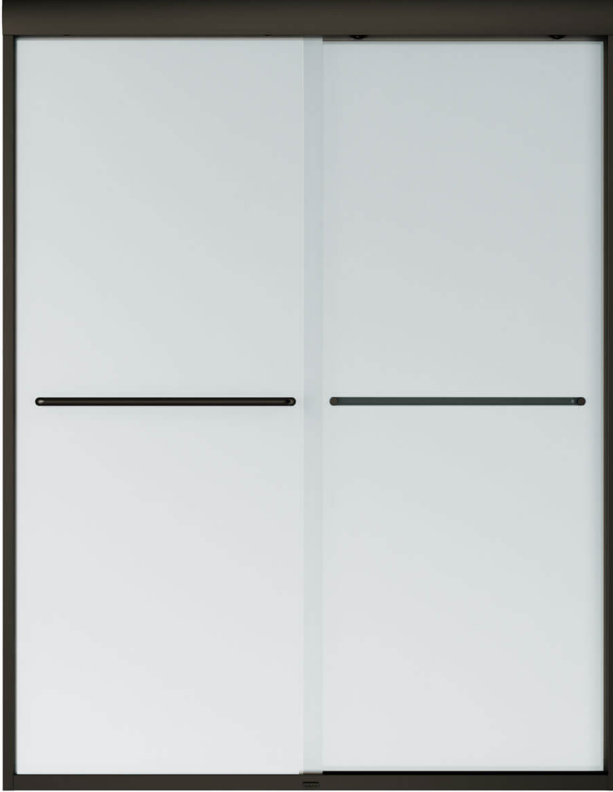

# Kameleon 55-59 x 71 in. 6 mm Sliding Shower Door for Alcove Instal

**Model number:**

134565-978-172-000

**Dimensions:** 71"

**Installation:** Alcove

**Material:**

## Standard Features:

- Silent guide eliminates the rattling noise
- High quality rollers for smooth glide
- Safety features: header lock and panel anti-jump
- Clear and privacy glass options with frame color choice
- Rounded towel bar for a clean and versatile look
- Reversible header: one side round and one side flat

## Glass Pattern(s):

Clear

Frosted

## Dimensions

71 in.  
(1803 mm)