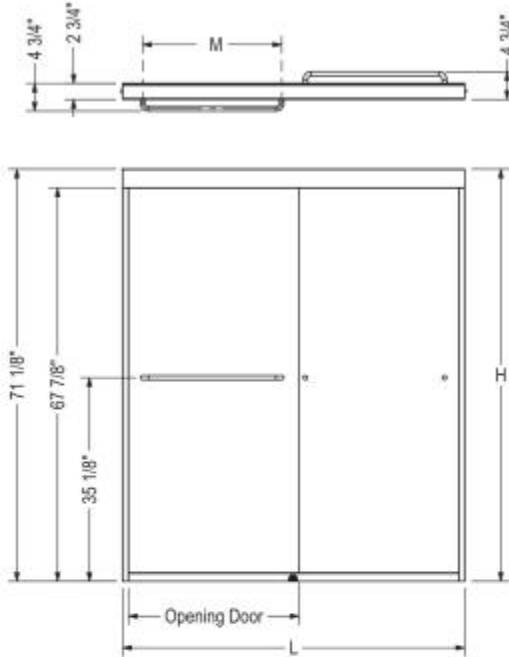

# Kameleon 55-59 x 71 in. 6 mm Sliding Shower Door for Alcove Instal

**Model number:**

134565-978-172-000

**Dimensions:** 71"

**Installation:** Alcove

**Material:**

STANDARD

## Dimensions

71 in.  
(1803 mm)

## Weight

106 lbs - 48 kg

## Door Adjustment

Semi-frameless

Description	Opening Door Adjustable	M	L Adjustable	H
Shower Door 40"-44"x71"x6mm	15 1/2" - 19 1/2"	18"	40" - 44"	71"
Shower Door 43"-47"x71"x6mm	18 1/2" - 22 1/2"	18"	43" - 47"	71"
Shower Door 51"-55"x71"x6mm	21 1/2" - 25 1/2"	24"	51" - 55"	71"
Shower Door 55"-59"x71"x6mm	23 1/2" - 27 1/2"	24"	55" - 59"	71"