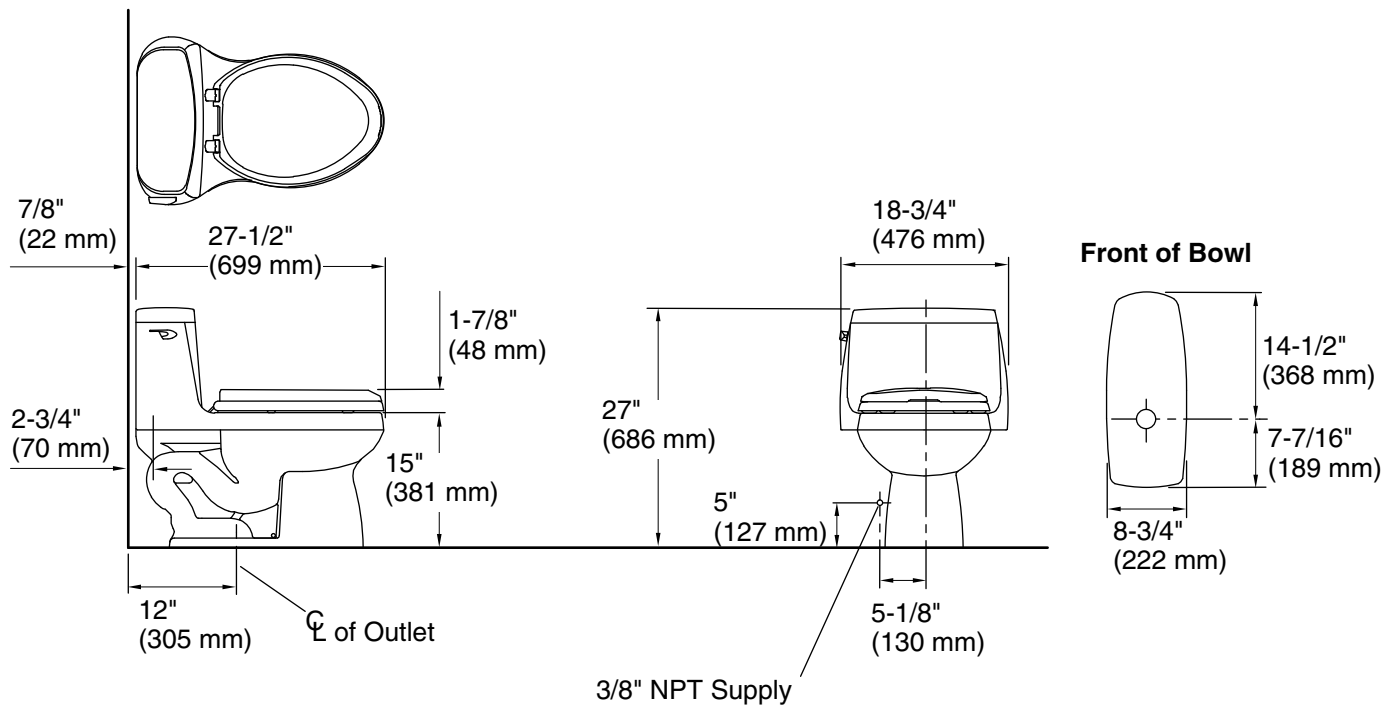

Features

- Vitreous china
- Elongated bowl
- Ingenium® flushing system
- One-piece
- Includes polished chrome trip lever, seat and cover
- Less supply
- EPDM flapper
- 12" (305 mm) rough-in
- 1.6 gpf (6 lpf)
- 2" (51 mm) glazed trapway
- 9-3/4" (248 mm) x 8-3/4" (222 mm) water area
- 27-1/2" (699 mm) x 18-3/4" (476 mm) x 27" (686 mm)

Product Specification:

The elongated bowl one-piece toilet shall be made of vitreous china. Toilet shall be 27-1/2" (699 mm) in length, 18-3/4" (476 mm) in width, and 27" (686 mm) in height with a 9-3/4" (248 mm) x 8-3/4" (222 mm) water area. Toilet shall be 1.6 gpf (6 lpf) with Ingenium® flushing system. Toilet shall have 12" (305 mm) rough-in, 2" (51 mm) glazed trapway, and EPDM flapper. Toilet shall include polished chrome trip lever, seat and cover. Toilet shall be less supply. Toilet shall be Kohler Model K-3323-_____.

SANTA ROSA™

Technical Information

Fixture:	
Configuration	one-piece, elongated
Water per flush	1.6 gpf (6 lpf)
Passageway	2" (51 mm)
Water area	9-3/4" (248 mm) x 8-3/4" (222 mm)
Water depth from rim	6-1/4" (159 mm)
Seat post hole centers	5-1/2" (140 mm)

Product Diagram