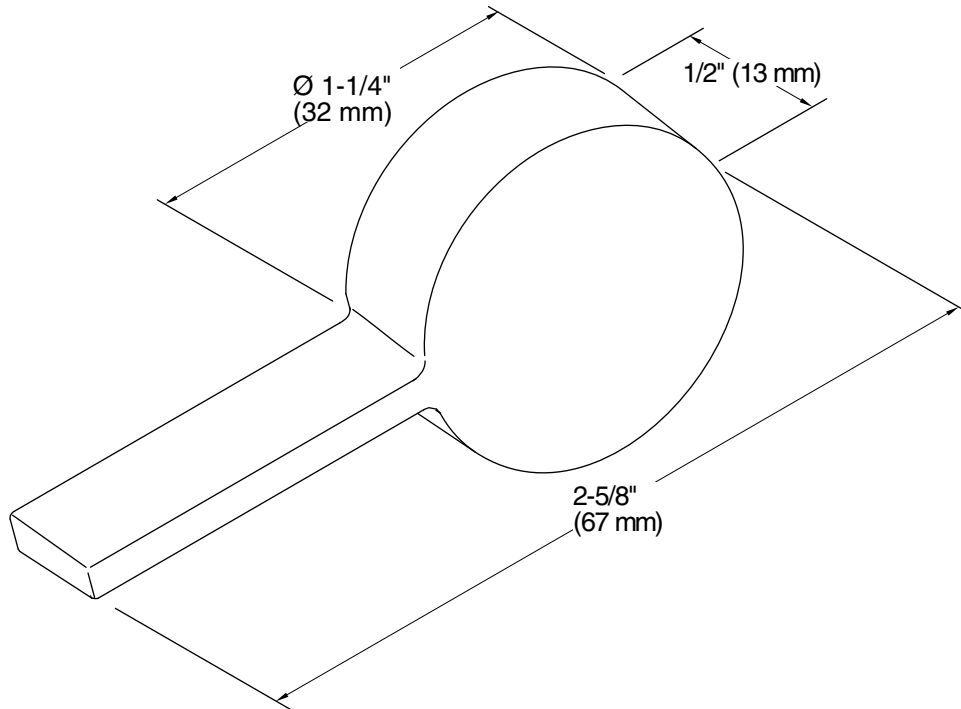

### Features

- Left-hand trip lever.
- For use with K-11452 and K-11453 Kelston Comfort Height® two-piece toilets.
- Coordinates with other products in the Kelston collection.

### Technical Information

All product dimensions are nominal.

Material: Brass