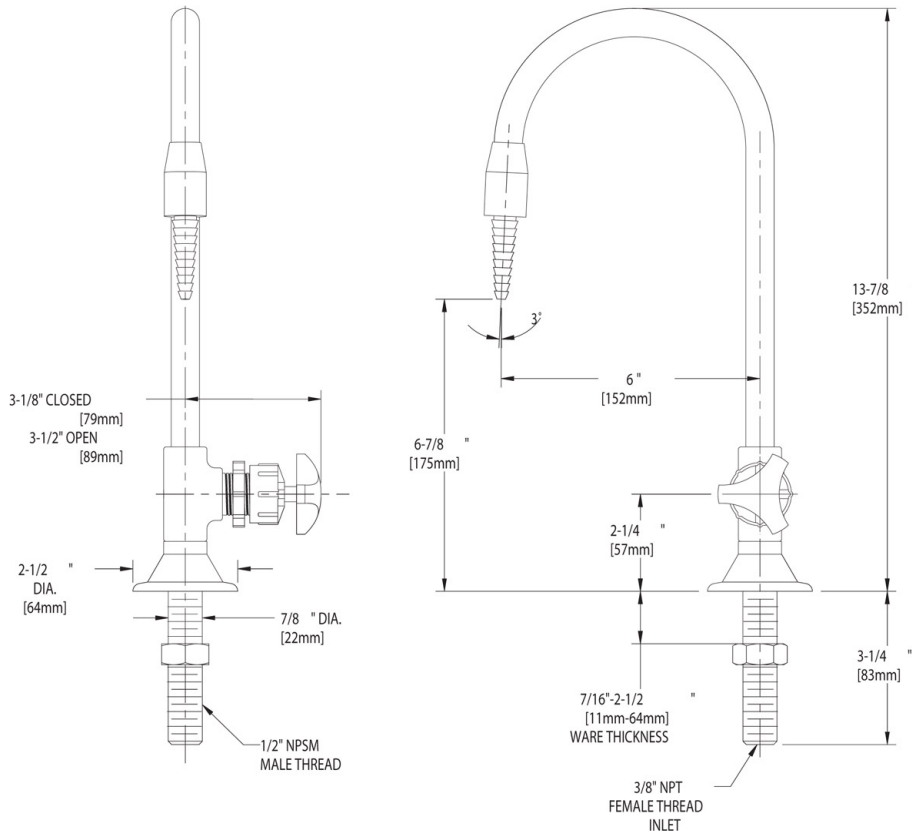

MECHANICAL FAUCETS

869-BPVC

Pure Water Faucets

Product Type

Deck Mounted Polyvinyl Chloride PVC Distilled Water Faucet

Features & Specifications

- Polyvinyl Chloride
- 3/8" NPT Female Inlet or 1/2" NPSM Male Thread Inlet
- CFNow! Item Ships in 3 Days

Date _____

2100 South Clearwater Drive
Des Plaines, IL
P: 847/803-5000
F: 847/803-5454
Technical: 800/TEC-TRUE
www.chicagofaucets.com

Architect/Engineer Specification

Chicago Faucets No. 869-BPVC, Distilled Water Faucet, polyvinyl chloride (PVC), deck-mounted. 3/8" NPT female inlet or 1/2" NPSM male thread inlet.