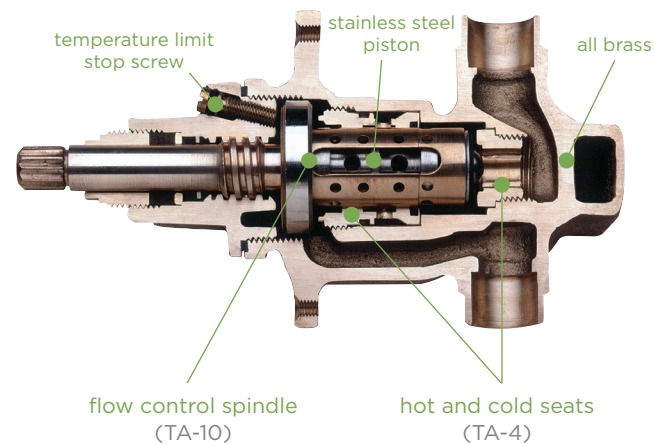

### What's New?

- Ease of installation, 30% less trim parts
- Updated, stylish modern look
- ADA hand shower standard
- Coordinating lavatory faucets
- Easy to clean showerhead
- Tri-star or metal lever handle options

Symmons Temptrol pressure-balancing, anti-scald valve has been long associated with durability and quality. Showers installed in hotels, schools and homes worldwide

share a common trait... they are powered by the Symmons Temptrol valve. The beauty of Origins may cover the superior functionality that resides behind the wall; but it is the Temptrol valve that is the power behind our showers.