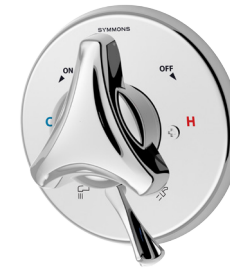

### What's New?

- Ease of installation, 30% less trim parts
- Updated, stylish modern look
- ADA hand shower standard
- Coordinating lavatory faucets
- Easy to clean showerhead
- Tri-star or metal lever handle options

Symmons Temptrol pressure-balancing, anti-scald valve has been long associated with durability and quality. Showers installed in hotels, schools and homes worldwide

share a common trait... they are powered by the Symmons Temptrol valve. The beauty of Origins may cover the superior functionality that resides behind the wall; but it is the Temptrol valve that is the power behind our showers.

\*Note: Available in Chrome only

Tub/Shower System  
S-9600TS-P

Tub/Shower System  
9600-PLR  
9600-PLR-STN

Tub/Shower System  
S-9600TS-PLR-OP  
S-9600TS-PLR-OP-STN

Tub/Shower System  
S-9602-P

Tub/Shower System  
9602-PLR  
9602-PLR-STN