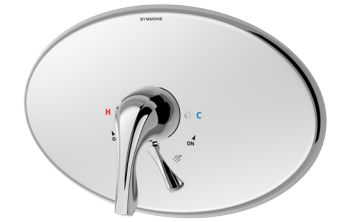

### What's New?

- Ease of installation, 30% less trim parts
- Updated, stylish modern look
- ADA hand shower standard
- Coordinating lavatory faucets
- Easy to clean showerhead
- Tri-star or metal lever handle options

Symmons Temptrol pressure-balancing, anti-scald valve has been long associated with durability and quality. Showers installed in hotels, schools and homes worldwide

share a common trait... they are powered by the Symmons Temptrol valve. The beauty of Origins may cover the superior functionality that resides behind the wall; but it is the Temptrol valve that is the power behind our showers.

\*Note: Available in Chrome only

Tub/Shower System  
S-9600TS-P

Tub/Shower System  
9600-PLR  
9600-PLR-STN

Tub/Shower System  
S-9600TS-PLR-OP  
S-9600TS-PLR-OP-STN

Tub/Shower System  
S-9602-P

Tub/Shower System  
9602-PLR  
9602-PLR-STN