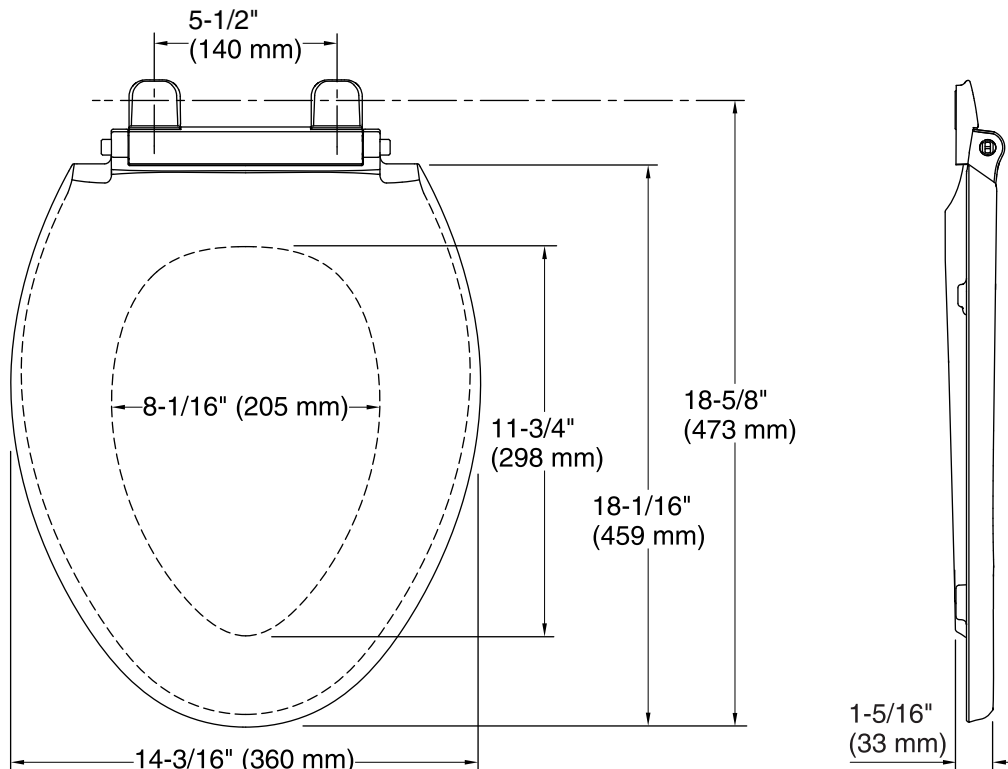

### Technical Information

All product dimensions are nominal.

Seat shape type: Elongated

Seat front type: Closed-front

Seat-mounting holes: 5-1/2" (140 mm)