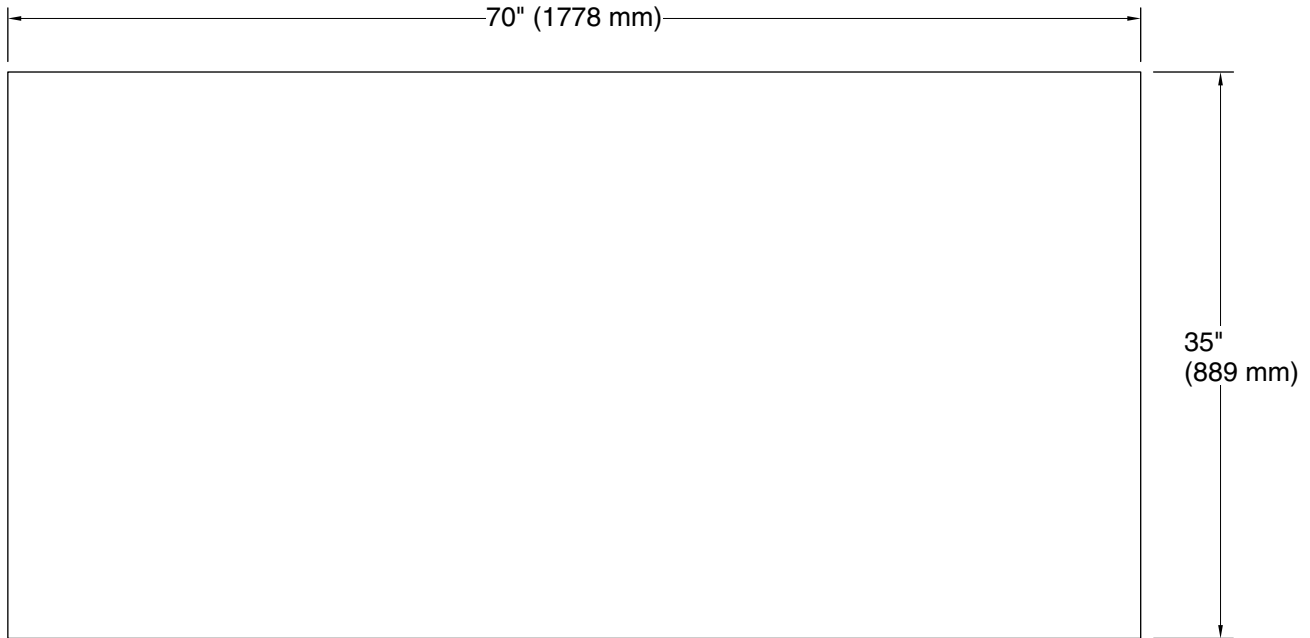

Codes/Standards

None Applicable

Returnable 45 Days after Purchase

See website for detailed warranty information.

Available Colors/Finishes

Color tiles intended for reference only.

Color	Code	Description
	0	White
	NY	Dune
	58	Thunder™ Grey
	TRF	Truffle

Turkish Bath Linens
bath sheet with Textured weave, 35" x 70"
K-31506-TX

Technical Information

All product dimensions are nominal.

Installation Type: Surface-mount

Material: Cotton, Turkish