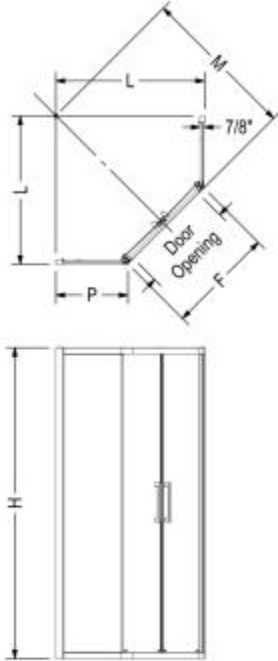

Radia Neo-angle 36 x 36 x 71 1/2 in. 6mm Sliding Shower Door for Cor

Model number:

137440-900-084-000

Dimensions: 36" x 36" x 74.5"

Installation: Corner

Material:

Standard Features:

- 6 mm tempered glass with Lotus glass protection
- Magnetic and aluminium extrusion for a better watertight closure and provides panel rigidity

MAAX

Radia Neo-angle 36 x 36 x 71 1/2 in. 6mm Sliding Shower Door for Cor

Model number:

137440-900-084-000

Dimensions: 36" x 36" x 74.5"

Installation: Corner

Material:

STANDARD

Dimensions

36 x 36 x 74 1/2 In.
(914 x 914 x 1892 mm)

Weight

108 lbs - 49 kg

Frame Type

Semi-frameless

Door Adjustment

Semi-frameless

Code	Description	H	M	L	P Adjustable	F	Door Opening	Wall Adjustment
137440	RADIA N-A 36" X 36" X 71.5"	71 5/8"	35 5/8"	34 1/2"	14 9/16" - 15 1/4"	26 3/8"	18 5/16"	3/4"
137441	RADIA N-A 38" X 38" X 71.5"	71 5/8"	37 7/8"	35 5/8"	16 1/8" - 16 13/16"	26 7/16"	18 5/16"	3/4"
137442	RADIA N-A 40" X 40" X 71.5"	71 5/8"	40 15/16"	37 13/16"	18 3/16" - 18 7/8"	26 1/2"	18 5/16"	3/4"